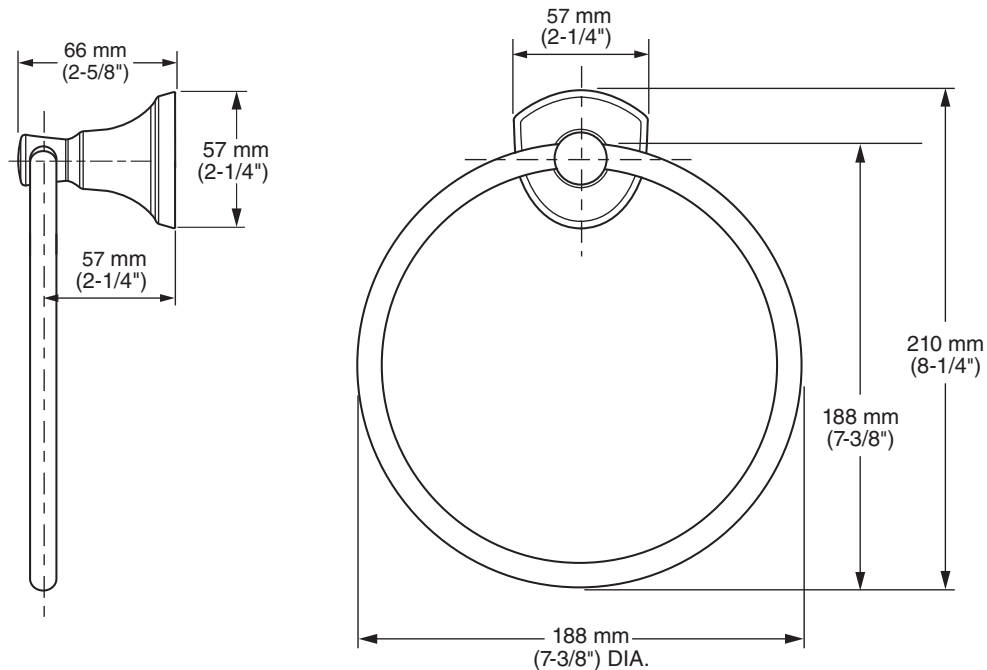

MODEL NUMBER:
 □ 7722190 - Towel Ring

Available Finishes

002	Polished Chrome
013	Polished Nickel
278	Legacy Bronze
295	Brushed Nickel
243	Matte Black

PRODUCT FEATURES:

Materials of Construction: Metal construction for durability & long life. Bushing on towel ring to prevent scratching and squeaking

Concealed Mounting: No exposed set screws.

Easy to Install

- Coordinates with Estate® Suite of fixtures.

SUGGESTED SPECIFICATION

Towel Ring shall feature metal construction. Shall feature concealed mounting with no exposed set screws. Towel Ring shall be American Standard Model # 7722190._____.