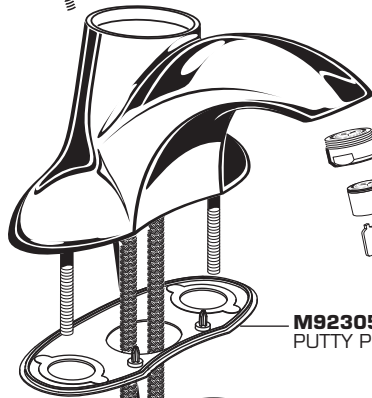

## SINGLE CONTROL CENTERSET LAVATORY FAUCET

MODEL NUMBER

**7385 Series**

**M962497-YYY0A**  
HANDLE KIT

**M962498-YYY0A**  
HANDLE KIT  
(RED/BLUE INDEXED)

**A907086-YYY0A**  
ESCUTCHEON CAP

**A918477-0070A**  
CARTRIDGE SCREWS

**O23529-0070A**  
CARTRIDGE

**M950182-YYY0A**  
LIFT ROD

**M923059-0070A**  
PUTTY PLATE

**M964481-YYY0A**  
AERATOR (1.2 GPM)

**O66508-YYY0A**  
0.5 GPM AERATOR  
(MODEL #7385.058)

**O44912-0070A**  
MOUNTING NUT

**M952425-YYY0A**  
DRAIN ASSEMBLY

**M919660-0020A**  
6" TAILPIECE  
(NOT INCLUDED  
WITH FAUCET)

Replace the "YYY" with appropriate finish code

CHROME	002
SATIN NICKEL	295

**M962544-YYY0A**  
STOPPER  
ASSEMBLY