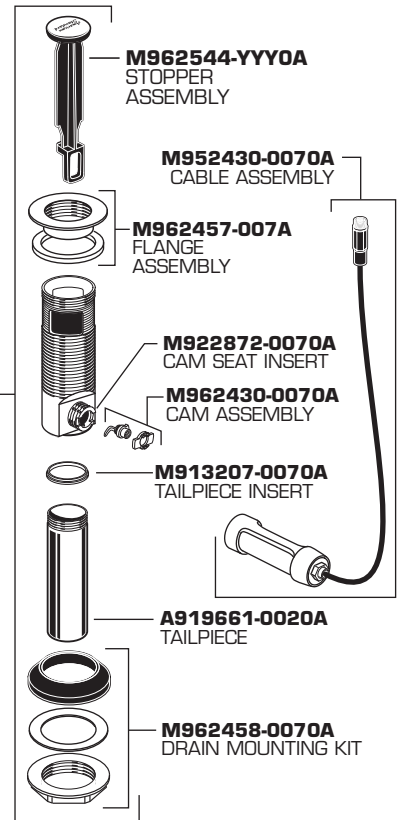

## SINGLE CONTROL CENTERSET LAVATORY FAUCET

MODEL NUMBER

**7385 Series**

**M962497-YYY0A**  
HANDLE KIT

**M962498-YYY0A**  
HANDLE KIT  
(RED/BLUE INDEXED)

**A907086-YYY0A**  
ESCUTCHEON CAP

**A918477-0070A**  
CARTRIDGE SCREWS

**O23529-0070A**  
CARTRIDGE

**M950182-YYY0A**  
LIFT ROD

**M923059-0070A**  
PUTTY PLATE

**M964481-YYY0A**  
AERATOR (1.2 GPM)

**O66508-YYY0A**  
0.5 GPM AERATOR  
(MODEL #7385.058)

**O44912-0070A**  
MOUNTING NUT

**M952425-YYY0A**  
DRAIN ASSEMBLY

**M919660-0020A**  
6" TAILPIECE  
(NOT INCLUDED  
WITH FAUCET)

Replace the "YYY" with appropriate finish code

CHROME	002
SATIN NICKEL	295

**M962544-YYY0A**  
STOPPER  
ASSEMBLY

**M952430-0070A**  
CABLE ASSEMBLY

**M962457-007A**  
FLANGE  
ASSEMBLY

**M922872-0070A**  
CAM SEAT INSERT

**M962430-0070A**  
CAM ASSEMBLY

**M913207-0070A**  
TAILPIECE INSERT

**A919661-0020A**  
TAILPIECE