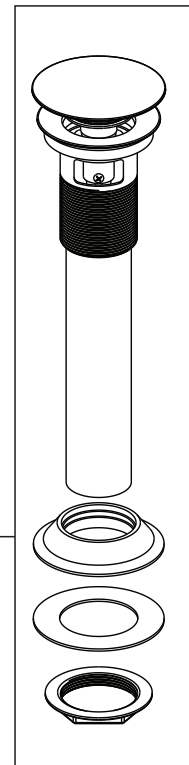

M953456-YYY0A
DRAIN

PART OF LIXIL

HOT LINE FOR HELP

For toll-free information and answers to your questions, call:
1 (800) 442-1902

Mon. - Fri. 8:00 a.m. to 8:00 p.m. EST

Saturday 10:00 a.m. to 4:00 p.m. EST

IN CANADA 1-800-387-0369

(TORONTO 1-905-306-1093)

Weekdays 8:00 a.m. to 7:00 p.m. EST

IN MEXICO 01-800-839-1200