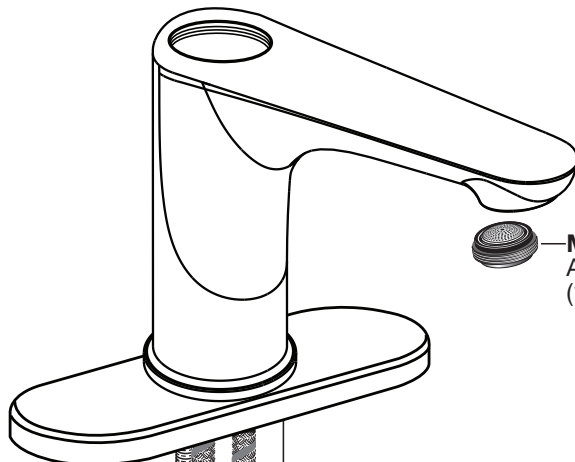

American Standard

Studio® S Monoblock Lavatory Faucet With Speed Connect® Drain

MODEL NUMBER

7105121

Replace the "YYY" with appropriate finish code

POLISHED CHROME	002
BRUSHED NICKEL	295
MATTE BLACK	243

M970708-0070A
CARTRIDGE