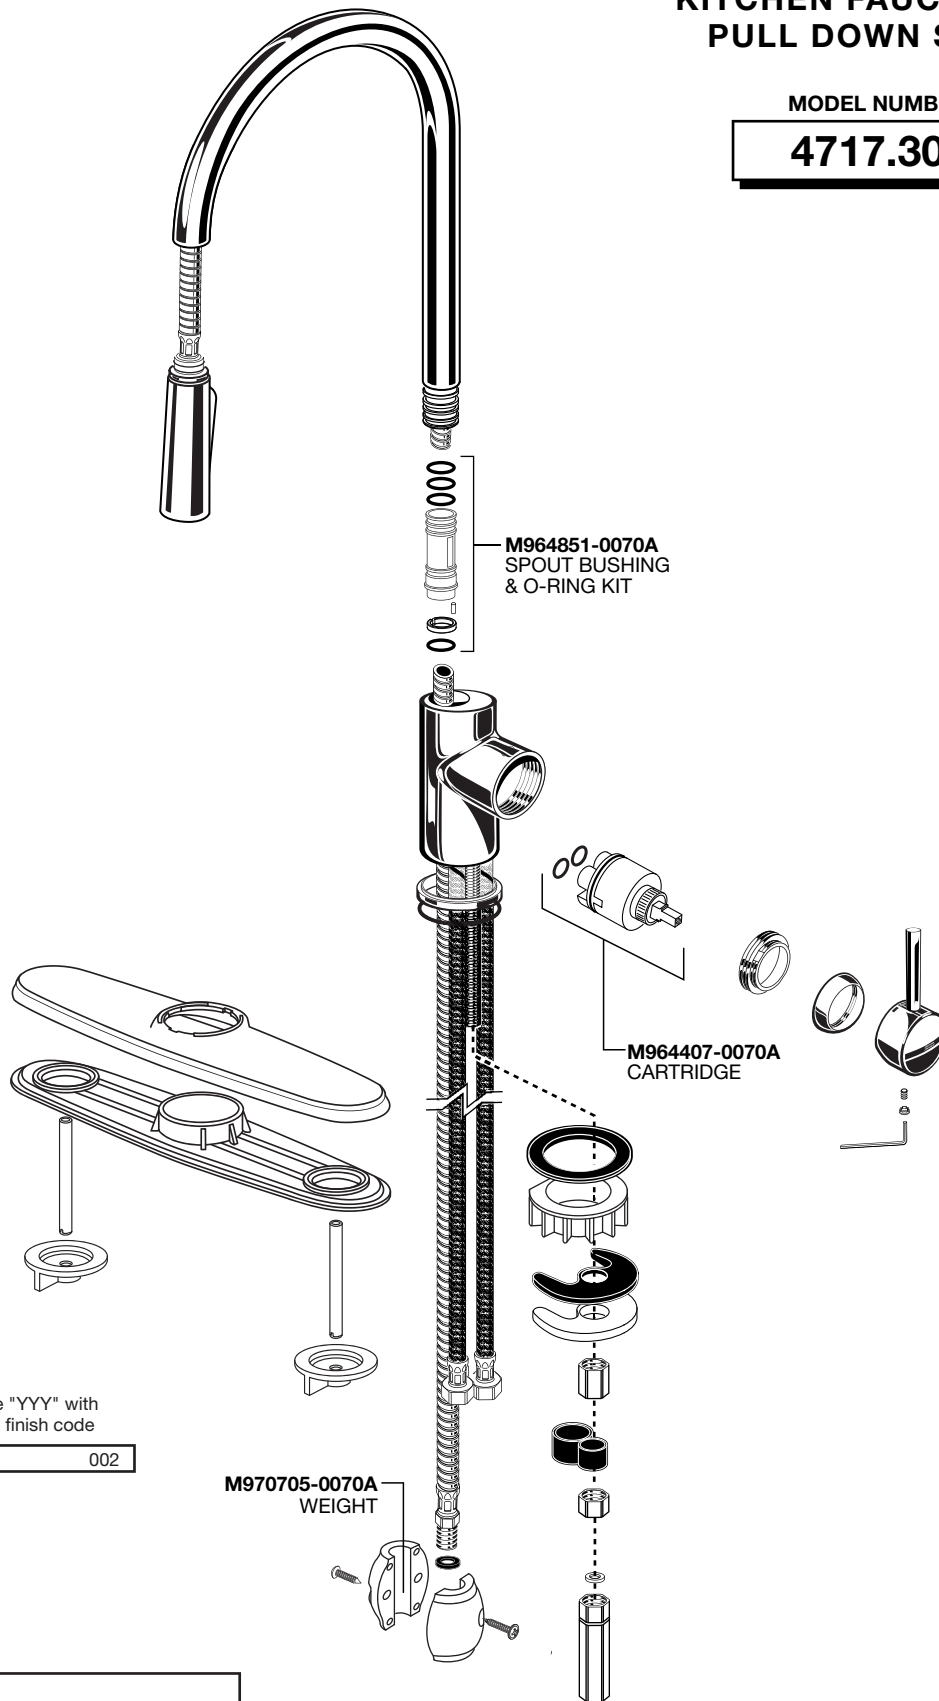

# COLLINA® PULL DOWN

KITCHEN FAUCET with  
PULL DOWN SPRAY

MODEL NUMBER

**4717.302**

Replace the "YYY" with  
appropriate finish code

CHROME 002

M970705-0070A  
WEIGHT

M964407-0070A  
CARTRIDGE

M964851-0070A  
SPOUT BUSHING  
& O-RING KIT