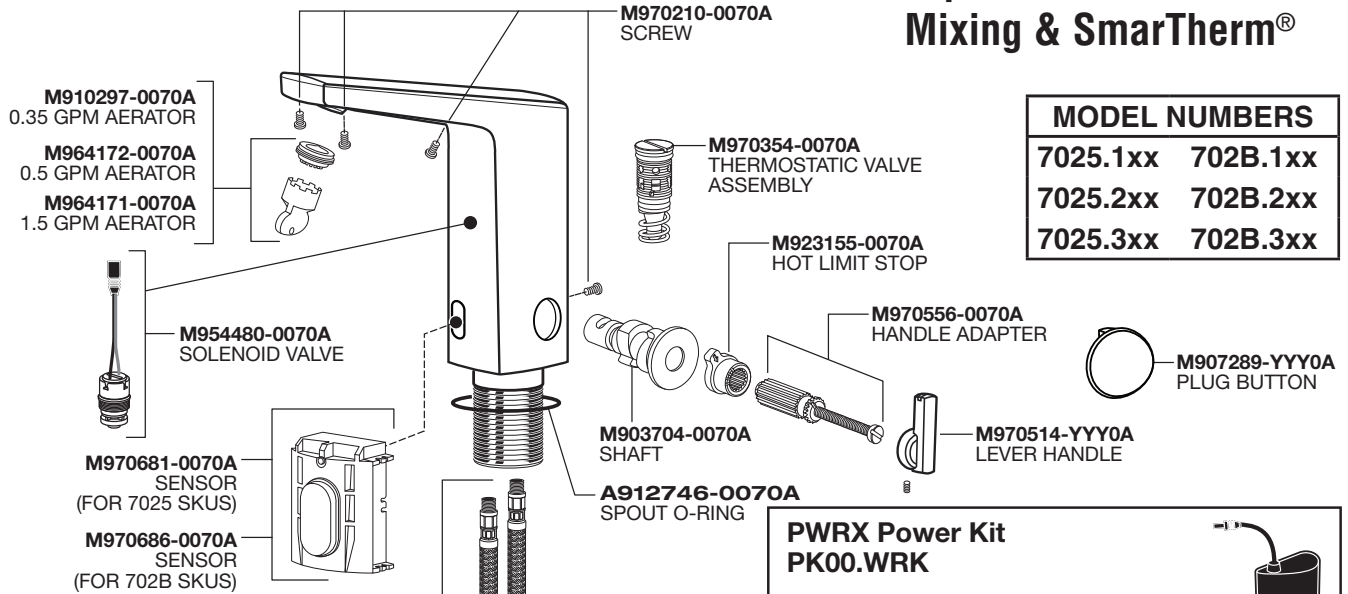

American Standard

Paradigm Integrated Faucet with Optional Above-Deck Mixing & SmarTherm®

MODEL NUMBERS	
7025.1xx	702B.1xx
7025.2xx	702B.2xx
7025.3xx	702B.3xx

Appropriate finish code

POLISHED CHROME	002
BRUSHED NICKEL	295