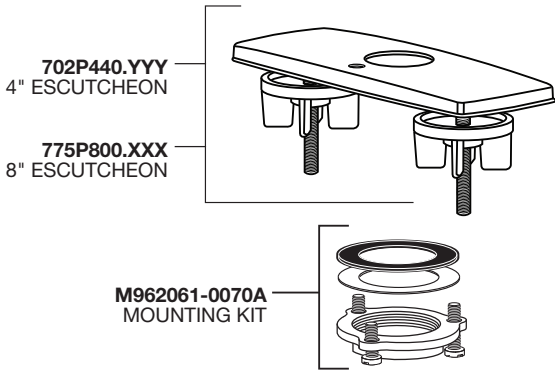

American Standard

Paradigm Integrated Faucet with Optional Above-Deck Mixing & SmarTherm®

MODEL NUMBERS	
7025.1xx	702B.1xx
7025.2xx	702B.2xx
7025.3xx	702B.3xx

Appropriate finish code

POLISHED CHROME	002
BRUSHED NICKEL	295