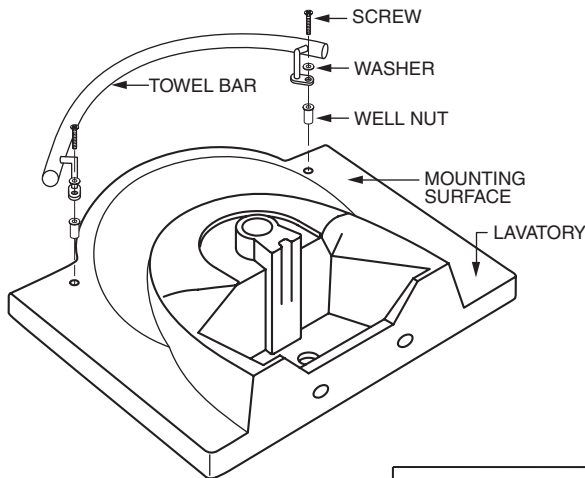

Phillips Screwdriver

1 INSTALLATION

Insert well nuts in proper holes in lavy, hold flat mounting surface against lavy and tighten screws until bar is secure (do not overtighten).

	PART No.	MOUNTING KIT PROVIDED
LOWELL PEDESTAL LAVATORY TOWEL BAR	D28005000.100	7381164-100.0070A