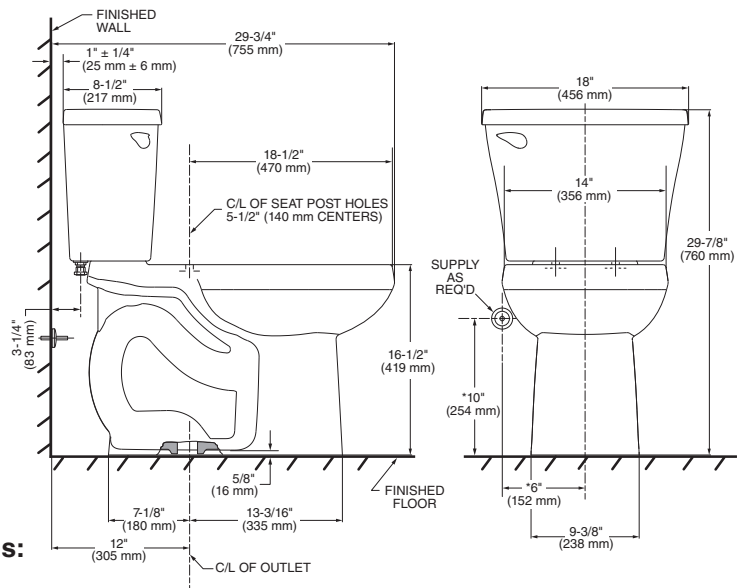

Colony® Chair Height™ Elongated
12" Rough Toilet

- ❑ **221AA.004**
 - Vitreous china
 - Low consumption (6.0 Lpf/1.6 gpf)
 - PowerWash® rim scrubs bowl with each flush
 - Includes color match bowl caps
 - 2" flush valve
 - 2" trapway
 - 16-1/2" rim height for accessible applications
 - 12" (305mm) rough-in
 - Generous 9" x 8" water surface area
 - Color matched trip lever is supplied
 - 2 year warranty
- ❑ **221AA.005** Same as above except with trip lever on right side
- ❑ **3251A.101 or 3068.001** Chair Height Elongated Bowl
- ❑ **4192A.004 or 4061.016** Tank

Nominal Dimensions:
755 x 456 x 760 mm
(29-3/4" x 18" x 29-7/8")

Fixture only, seat and supply sold separately

Alternative Tank Configurations Available:
❑ **4192A.005 or 4061.800** Tank complete with trip lever located on right side

Compliance Certifications - Meets or Exceeds the Following Specifications:
• ASME A112.19.2/CSA B45.1 for Vitreous China Fixtures

NOTES:
THIS TOILET IS DESIGNED TO ROUGH-IN AT A MINIMUM DIMENSION OF 305MM (12") FROM FINISHED WALL TO C/L OF OUTLET.
SUPPLY NOT INCLUDED WITH FIXTURE AND MUST BE ORDERED SEPARATELY.
* DIMENSION SHOWN FOR LOCATION OF SUPPLY IS SUGGESTED.

IMPORTANT: Dimensions of fixtures are nominal and may vary within the range of tolerances established by ANSI Standard A112.19.2. These measurements are subject to change or cancellation. No responsibility is assumed for use of superseded or voided pages.