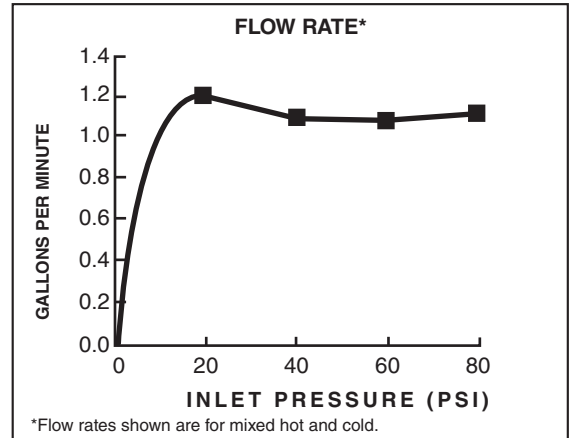

CODES AND STANDARDS

These products meet or exceed the following codes and standards:

- **ANSI A117.1**
- **ASME A112.18.1**
- **CSA B125.1**
- **NSF/ANSI/CAN 61: Q≤1**
- **NSF/ANSI 372**

Product Number	Description
7428201.002	Centerset lavatory. Metal lever handles. Easy Install Push Drain. Polished Chrome finish.
7428201.295	Centerset lavatory. Metal lever handles. Easy Install Push Drain. Brushed Nickel finish.
7428201.243	Centerset lavatory. Metal lever handles. Easy Install Push Drain. Matte Black finish.

Meets the American Disabilities Act Guidelines
ANSI A117.1 Requirements for the physically challenged.