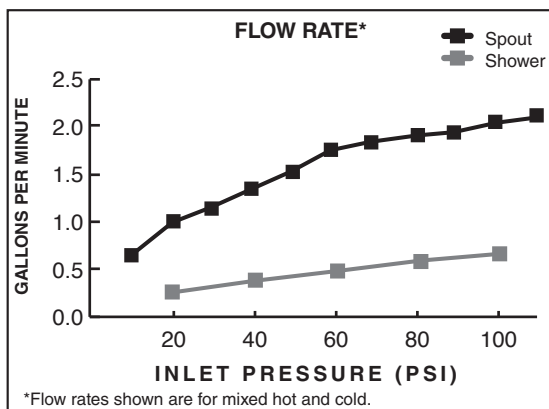

Pressure balancing cartridge: maintains constant output temperature in response to changes in relative hot and cold supply pressures. 1/2" female I.P.S. inlets/outlets. Easy clean showerhead has 1.8 gpm / 6.8 L/min flow restrictor. Metal lever handle. I.P.S. diverter tub spout.

FLASH PRESSURE BALANCE VALVE PRODUCT FEATURES:

Thermal shock protection:
Fast-acting pressure balance technology provides anti-scald protection.

Useful shower temperature:
Gives users more range to fine-tune their ideal temperature preferences.

Longevity:
Outstanding performance in durability and handling due to Double Ceramic Technology.

SUGGESTED SPECIFICATION:

Bath/shower fitting shall feature 1-function showerhead with Max. 1.8 gpm (6.8 L/min) Max flow rate. Shall include Flash Pressure Balance Valve. Fitting shall be American Standard Model # 7428508.002, 7428508.295, 7428508.243.

CODES AND STANDARDS

These products meet or exceed the following codes and standards:

ASME A112.18.1

CSA B125.1

ASSE 1016/ASME A112.1016/CSA

B125.16

Product Number	Description
7428508.002	1-Handle Tub/Shower. Metal lever handle. Ceramic Disc Valve. 1-Function showerhead. Includes Flash Pressure Balance Valve. Chrome finish.
7428508.295	1-Handle Tub/Shower. Metal lever handle. Ceramic Disc Valve. 1-Function showerhead. Includes Flash Pressure Balance Valve. Brushed Nickel finish.
7428508.243	1-Handle Tub/Shower. Metal lever handle. Ceramic Disc Valve. 1-Function showerhead. Includes Flash Pressure Balance Valve. Matte Black finish.