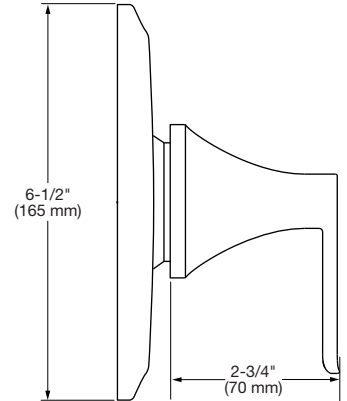

1 Handle Tub/Shower with 1-Function Showerhead

MODEL NUMBER:

- 7428508.002 Chrome finish.
- 7428508.295 Brushed Nickel finish.
- 7428508.243 Matte Black finish.

Flash® Pressure Balance Valve

Anti-Scald Protection
Limits the maximum hot water temperature to reduce the risk of scalding

Flat Back: Allows valve to be mounted flush against cross brace for easy and solid installation.

Exclusive Plaster Guard: Plaster guard is designed to protect valve and act as a guide during installation. It can serve as mounting support for thin-wall installations.

Pressure balancing cartridge: maintains constant output temperature in response to changes in relative hot and cold supply pressures. 1/2" female I.P.S. inlets/outlets. Easy clean showerhead has 1.8 gpm / 6.8 L/min flow restrictor. Metal lever handle. I.P.S. diverter tub spout.

Longevity:
Outstanding performance in durability and handling due to Double Ceramic Technology.

SUGGESTED SPECIFICATION:

Bath/shower fitting shall feature 1-function showerhead with Max. 1.8 gpm (6.8 L/min) Max flow rate. Shall include Flash Pressure Balance Valve. Fitting shall be American Standard Model # 7428508.002, 7428508.295, 7428508.243.