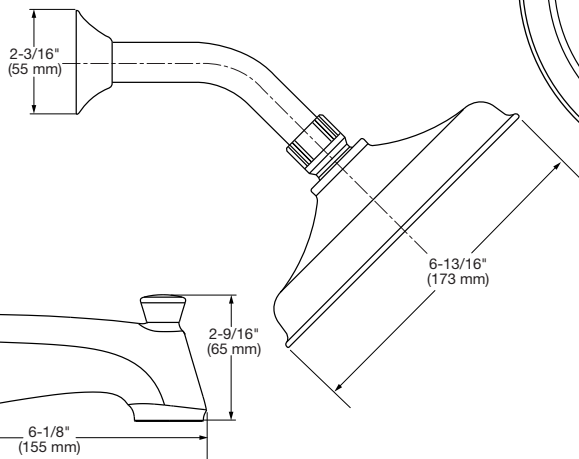

1 Handle Tub/Shower with 1-Function Showerhead

MODEL NUMBER:

- 7428508.002 Chrome finish.
- 7428508.295 Brushed Nickel finish.
- 7428508.243 Matte Black finish.

Flash® Pressure Balance Valve

Anti-Scald Protection
Limits the maximum hot water temperature to reduce the risk of scalding

Flat Back: Allows valve to be mounted flush against cross brace for easy and solid installation.

Exclusive Plaster Guard: Plaster guard is designed to protect valve and act as a guide during installation. It can serve as mounting support for thin-wall installations.

Pressure balancing cartridge: maintains constant output temperature in response to changes in relative hot and cold supply pressures. 1/2" female I.P.S. inlets/outlets. Easy clean showerhead has 1.8 gpm / 6.8 L/min flow restrictor. Metal lever handle. I.P.S. diverter tub spout.

Longevity:
Outstanding performance in durability and handling due to Double Ceramic Technology.

SUGGESTED SPECIFICATION:

Bath/shower fitting shall feature 1-function showerhead with Max. 1.8 gpm (6.8 L/min) Max flow rate. Shall include Flash Pressure Balance Valve. Fitting shall be American Standard Model # 7428508.002, 7428508.295, 7428508.243.