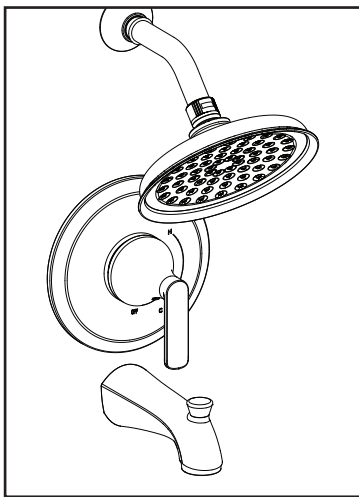

1 Handle Tub/Shower with 1-Function Showerhead

MODEL NUMBER:

- 7428508.002 Chrome finish.
- 7428508.295 Brushed Nickel finish.
- 7428508.243 Matte Black finish.

Flash® Pressure Balance Valve

Anti-Scald Protection
Limits the maximum hot water temperature to reduce the risk of scalding

More Comfort Levels
Gives users wider range to fine-tune ideal temperature preferences

Drip-Free For Life
Double ceramic disc valves for smooth handling and drip-free performance

GENERAL DESCRIPTION:

Cast DZR Brass Valve Body: Durable. Ideal material for prolonged contact with water.

Flat Back: Allows valve to be mounted flush against cross brace for easy and solid installation.

Exclusive Plaster Guard: Plaster guard is designed to protect valve and act as a guide during installation. It can serve as mounting support for thin-wall installations.

Pressure balancing cartridge: maintains constant output temperature in response to changes in relative hot and cold supply pressures. 1/2" female I.P.S. inlets/outlets. Easy clean showerhead has 1.8 gpm / 6.8 L/min flow restrictor. Metal lever handle. I.P.S. diverter tub spout.