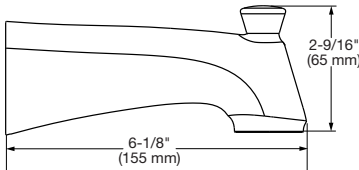

1 Handle Tub/Shower with 1-Function Showerhead

MODEL NUMBER:

- 7428508.002 Chrome finish.
- 7428508.295 Brushed Nickel finish.
- 7428508.243 Matte Black finish.

Flash® Pressure Balance Valve

Anti-Scald Protection
Limits the maximum hot water temperature to reduce the risk of scalding

Pressure balancing cartridge: maintains constant output temperature in response to changes in relative hot and cold supply pressures. 1/2" female I.P.S. inlets/outlets. Easy clean showerhead has 1.8 gpm / 6.8 L/min flow restrictor. Metal lever handle. I.P.S. diverter tub spout.

Longevity:
Outstanding performance in durability and handling due to Double Ceramic Technology.

SUGGESTED SPECIFICATION:

Bath/shower fitting shall feature 1-function showerhead with Max. 1.8 gpm (6.8 L/min) Max flow rate. Shall include Flash Pressure Balance Valve. Fitting shall be American Standard Model # 7428508.002, 7428508.295, 7428508.243.