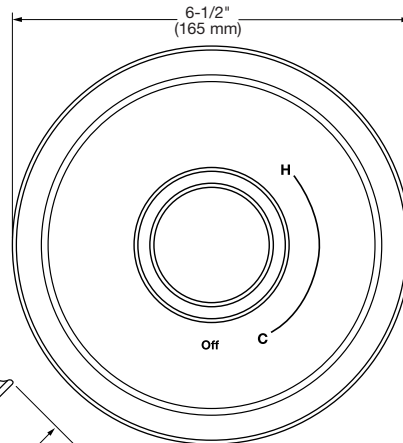

1 Handle Tub/Shower with 1-Function Showerhead

MODEL NUMBER:

- 7428508.002 Chrome finish.
- 7428508.295 Brushed Nickel finish.
- 7428508.243 Matte Black finish.

Flash® Pressure Balance Valve

Anti-Scald Protection
Limits the maximum hot water temperature to reduce the risk of scalding

Pressure balancing cartridge: maintains constant output temperature in response to changes in relative hot and cold supply pressures. 1/2" female I.P.S. inlets/outlets. Easy clean showerhead has 1.8 gpm / 6.8 L/min flow restrictor. Metal lever handle. I.P.S. diverter tub spout.

Longevity:
Outstanding performance in durability and handling due to Double Ceramic Technology.

SUGGESTED SPECIFICATION:

Bath/shower fitting shall feature 1-function showerhead with Max. 1.8 gpm (6.8 L/min) Max flow rate. Shall include Flash Pressure Balance Valve. Fitting shall be American Standard Model # 7428508.002, 7428508.295, 7428508.243.

CODES AND STANDARDS

These products meet or exceed the following codes and standards:

ASME A112.18.1

CSA B125.1

ASSE 1016/ASME A112.1016/CSA

B125.16

Product Number	Description
7428508.002	1-Handle Tub/Shower. Metal lever handle. Ceramic Disc Valve. 1-Function showerhead. Includes Flash Pressure Balance Valve. Chrome finish.
7428508.295	1-Handle Tub/Shower. Metal lever handle. Ceramic Disc Valve. 1-Function showerhead. Includes Flash Pressure Balance Valve. Brushed Nickel finish.
7428508.243	1-Handle Tub/Shower. Metal lever handle. Ceramic Disc Valve. 1-Function showerhead. Includes Flash Pressure Balance Valve. Matte Black finish.