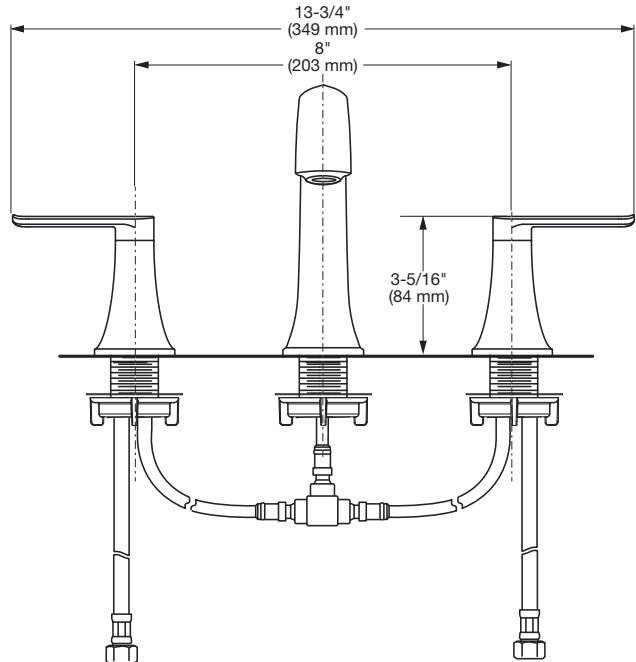

MODEL NUMBER:

- ☐ 7428801.002 Chrome finish.
- ☐ 7428801.295 Brushed Nickel finish.
- ☐ 7428801.243 Matte Black finish.