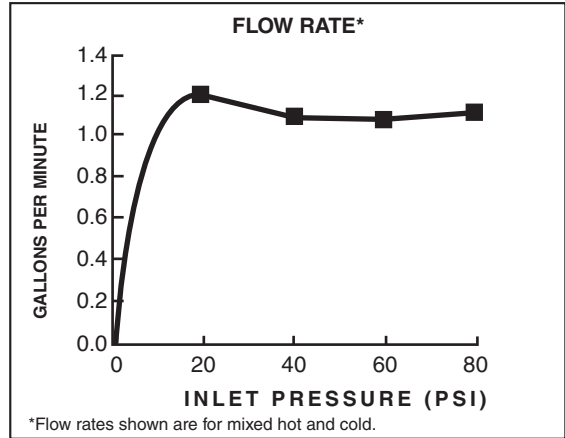

CODES AND STANDARDS

These products meet or exceed the following codes and standards:

- **ANSI A117.1**
- **ASME A112.18.1**
- **CSA B125.1**
- **NSF/ANSI/CAN 61: Q₁**
- **NSF/ANSI 372**

Product Number	Description
7428801.002	Widespread lavatory. Metal lever handles. Easy Install Push drain. Chrome finish.
7428801.295	Widespread lavatory. Metal lever handles. Easy Install Push drain. Brushed Nickel finish.
7428801.243	Widespread lavatory. Metal lever handles. Easy Install Push drain. Matte Black finish.

ADA Meets the American Disabilities Act Guidelines
ANSI A117.1 Requirements for the physically challenged.