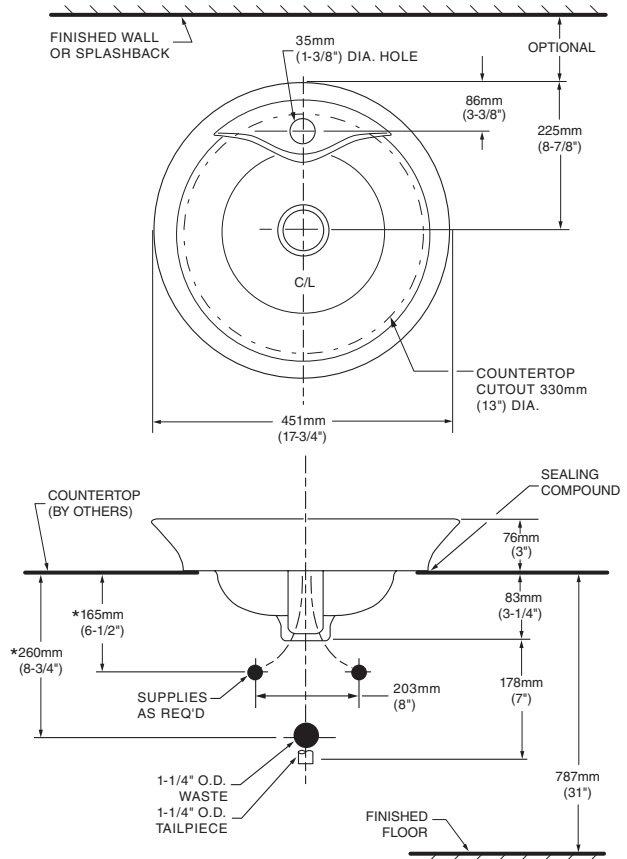

**0670.312** Same as above with front overflow

**Nominal Dimensions:**  
 451mm (17-3/4") Round

**Bowl sizes:**  
 15" (381mm) round  
 4-1/4" (108mm) deep

**Compliance Certifications -**  
**Meets or Exceeds the Following Specifications:**  
 • ASME A112.19.2-2008/CSA B45.1-08 for Vitreous China Fixtures

**To Be Specified:**

- Color:  White  Linen
- Faucet\*:
- Faucet Finish:
- Supplies:
- 1-1/4" Trap:

\* See faucet section for additional models available

**NOTES:**  
 \* DIMENSIONS SHOWN FOR LOCATION OF SUPPLIES AND "P" TRAP ARE SUGGESTED. FITTINGS NOT INCLUDED WITH FIXTURE AND MUST BE ORDERED SEPARATELY.  
 FOR COUNTERTOP CUTOUT AND INSTALLATION INSTRUCTIONS USE TEMPLATE SUPPLIED WITH SINK.

**IMPORTANT:** Dimensions of fixtures are nominal and may vary within the range of tolerances established by ANSI Standard A112.19.2. These measurements are subject to change or cancellation. No responsibility is assumed for use of superseded or voided pages.