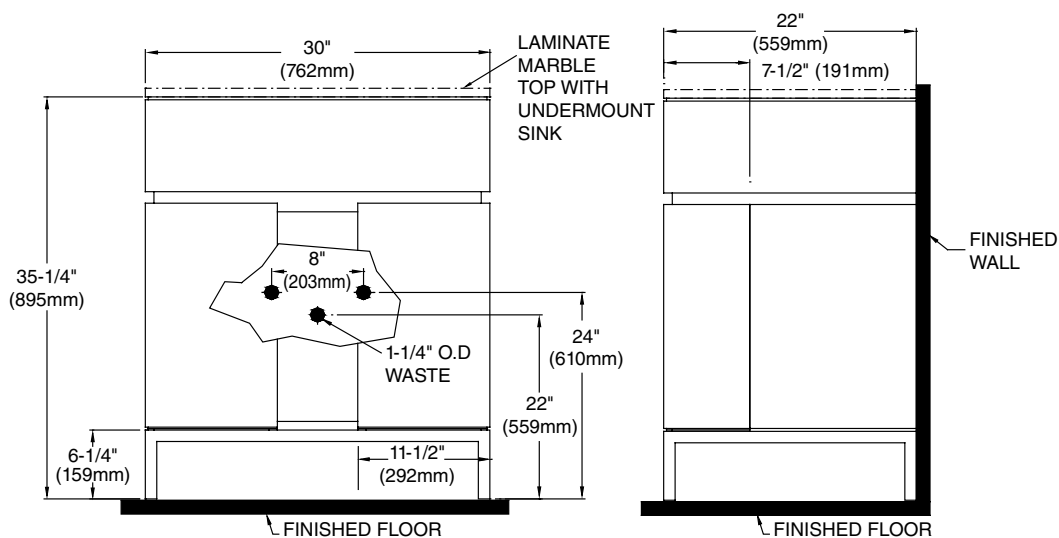

Nominal Dimensions:

30" x 22" (762 x 559mm)

35-1/4" (895mm) height without top

35-3/4" (908mm) height with marble top

To Be Specified (Required):

- ❑ 9205.130 Laminated marble top custom cut for Studio undercounter mount sink, pre-drilled for 8" faucet holes (specify color: Cream - 250) and
- ❑ 0614.000 Studio vitreous china undercounter sink

339
Espresso

* REQUIRES 8" (203mm) CLEARANCE ON BOTH SIDES FOR DOOR SWING

THE GALLERY DOORS SWING TO THE SIDES IN ORDER TO PROVIDE ACCESS TO THE INNER STORAGE. 14" (356mm) IS REQUIRED TO EITHER SIDE OF THE VANITY FOR MAXIMUM CLEARANCE OF THE GALLERY DOORS.

* Requires 8" (203mm) clearance on both sides for door swing

NOTES:

- * DIMENSIONS SHOWN FOR LOCATION OF SUPPLIES AND "P" TRAP ARE SUGGESTED.
- ▼ ANCHOR SCREWS FOR LAVATORY AND PEDESTAL NOT INCLUDED.
- FITTINGS NOT INCLUDED AND MUST BE ORDERED SEPARATELY.
- PROVIDE SUITABLE REINFORCEMENT FOR ALL WALL SUPPORTS.

IMPORTANT: Dimensions of fixtures are nominal and may vary within the range of tolerances established by ANSI Standard A112.19.9M. These measurements are subject to change or cancellation. No responsibility is assumed for use of superseded or voided pages.