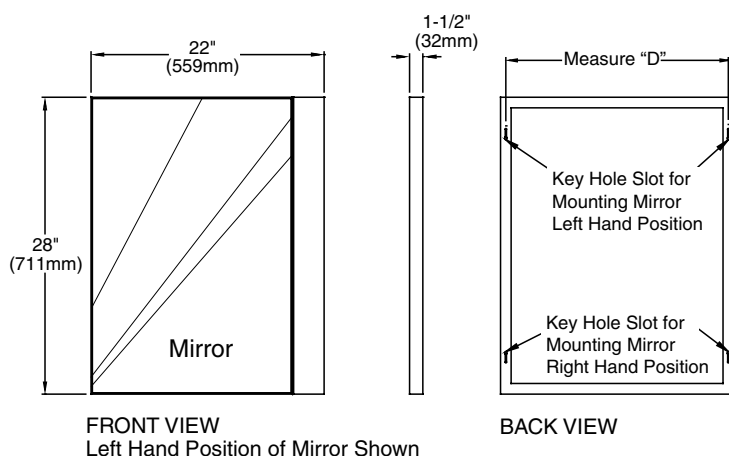

STUDIO® ACCENT BATH ACCESSORIES

❑ **9205.200 Studio Demi-Apothecary**

- Birch veneer construction
- Brushed nickel plated legs

Nominal Dimensions:

19-1/4" x 15" (489 x 381mm)

40" (1016mm) height

❑ **9205.300 Studio Medicine Cabinet/Mirror**

- Birch veneer construction
- Inside shelving

Nominal Dimensions:

24" x 32" x 8" (610 x 813 x 203mm)

❑ **9205.101 Studio Mirror**

- Birch veneer construction

Nominal Dimensions:

28" x 22" (711 x 558mm)

339
Espresso

9205.200 Studio Demi-Apothecary

9205.300 Studio
Medicine Cabinet/Mirror

9205.101 Studio Mirror

SEE REVERSE FOR ROUGHING-IN DIMENSIONS AND
PRODUCT SPECIFICATIONS

FRONT VIEW SIDE VIEW
9205.200 Studio Demi-Apothecary

9205.300 Studio Medicine Cabinet/Mirror
 Flush Mount Only

FRONT VIEW BACK VIEW
 Left Hand Position of Mirror Shown
9205.101 Studio Mirror
 Flush Mount Only