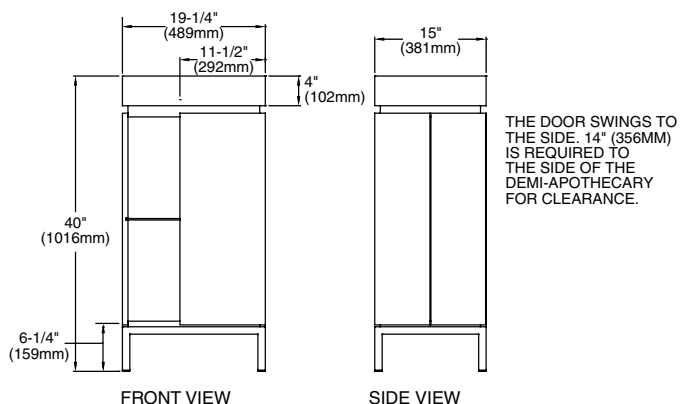

STUDIO® ACCENT BATH ACCESSORIES

❑ **9205.200 Studio Demi-Apothecary**

- Birch veneer construction
- Brushed nickel plated legs

Nominal Dimensions:

19-1/4" x 15" (489 x 381mm)

40" (1016mm) height

❑ **9205.300 Studio Medicine Cabinet/Mirror**

- Birch veneer construction
- Inside shelving

Nominal Dimensions:

24" x 32" x 8" (610 x 813 x 203mm)

❑ **9205.101 Studio Mirror**

- Birch veneer construction

Nominal Dimensions:

28" x 22" (711 x 558mm)

339
Espresso

9205.200 Studio Demi-Apothecary

9205.300 Studio
Medicine Cabinet/Mirror

9205.101 Studio Mirror

SEE REVERSE FOR ROUGHING-IN DIMENSIONS AND
PRODUCT SPECIFICATIONS

FRONT VIEW SIDE VIEW
9205.200 Studio Demi-Apothecary

9205.300 Studio Medicine Cabinet/Mirror
 Flush Mount Only

FRONT VIEW BACK VIEW
 Left Hand Position of Mirror Shown
9205.101 Studio Mirror
 Flush Mount Only