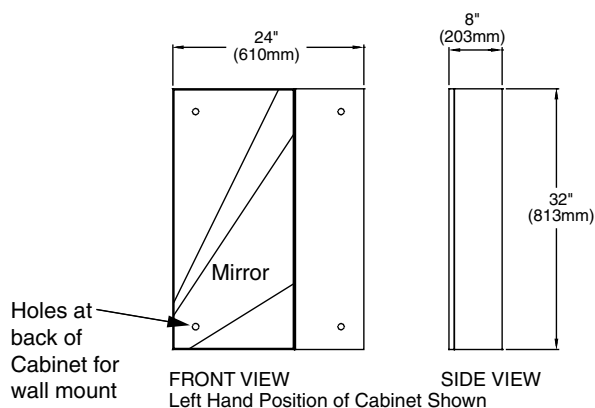

STUDIO® ACCENT BATH ACCESSORIES

❑ **9205.200 Studio Demi-Apothecary**

- Birch veneer construction
- Brushed nickel plated legs

Nominal Dimensions:

19-1/4" x 15" (489 x 381mm)

40" (1016mm) height

❑ **9205.300 Studio Medicine Cabinet/Mirror**

- Birch veneer construction
- Inside shelving

Nominal Dimensions:

24" x 32" x 8" (610 x 813 x 203mm)

❑ **9205.101 Studio Mirror**

- Birch veneer construction

Nominal Dimensions:

28" x 22" (711 x 558mm)

339
Espresso

9205.200 Studio Demi-Apothecary

9205.300 Studio
Medicine Cabinet/Mirror

9205.101 Studio Mirror

SEE REVERSE FOR ROUGHING-IN DIMENSIONS AND
PRODUCT SPECIFICATIONS

FRONT VIEW SIDE VIEW
9205.200 Studio Demi-Apothecary

9205.300 Studio Medicine Cabinet/Mirror
 Flush Mount Only

FRONT VIEW BACK VIEW
 Left Hand Position of Mirror Shown
9205.101 Studio Mirror
 Flush Mount Only