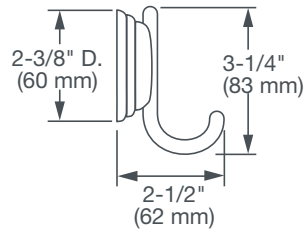

ASHBEE™

ROBE HOOK

- Solid brass construction
- Concealed mounting
- Includes assembly hardware

AVAILABLE FINISHES

Polished Chrome
Brushed Nickel
Platinum Nickel

FINISH CODE

100
144
150

DESCRIPTION

Robe Hook

PRODUCT NUMBER

D35101210.XXX

IMPORTANT: These measurements are subject to change or cancellation.
No responsibility is assumed for use of superseded or voided pages.

PART OF **LIXIL**