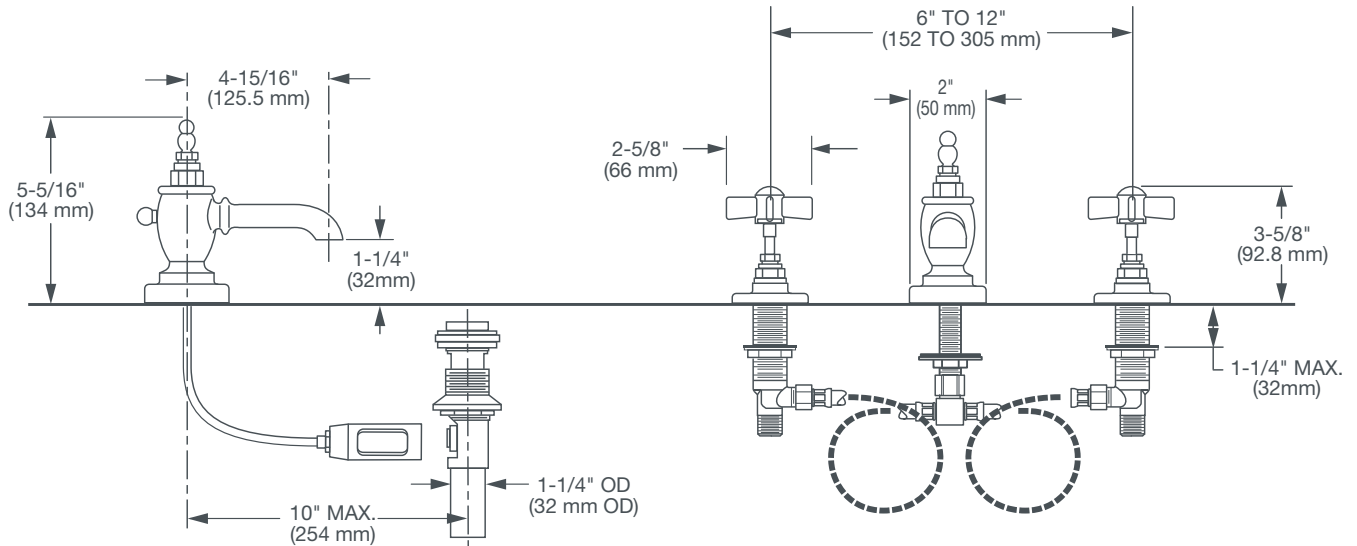

LANDFAIR[®]

WIDESPREAD LAVATORY FAUCET

- Decorative, traditional cast brass spout and side valves
- Ceramic disc valve cartridges
- White porcelain and metal index buttons included
- Flexible hose connections for 6"-12" installations
- Speed Connect[®] with 1-1/4" drain
- Lead Free—faucet contains $\leq 0.25\%$ total lead content by weighted volume
- Low flow rate: 1.2 gpm (4.5 L/min)
- Red and Blue (hot/cold) indicator rings at base of handles

AVAILABLE FINISHES

Polished Chrome
Carbon Bronze
Platinum Nickel

FINISH CODE

100
110
150

DESCRIPTION

Widespread Lavatory Faucet

PRODUCT NUMBER

D35107840RB.XXX

ROUGH-IN DIAGRAM
SHOWN ON NEXT PAGE

CALGreen[®] is a registered trademark of California Building Standards Commission.

LANDFAIR[®]

WIDESPREAD LAVATORY FAUCET

NOTE: MOUNTING HOLES ARE 1-1/4" D. for Spout and for Side valve

IMPORTANT: These measurements are subject to change or cancellation. No responsibility is assumed for use of superseded or voided pages.

PART OF **LIXIL**