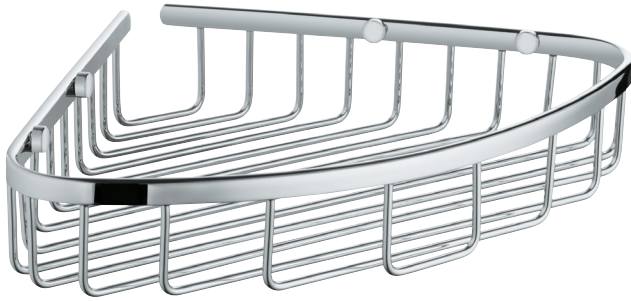

CORNER BASKET

- Transitional design fits in any bathroom
- Solid metal construction
- Includes mounting hardware
- Recommended for shower installation

AVAILABLE FINISH
Polished Chrome

FINISH CODE
100

DESCRIPTION
Large Corner Basket

PRODUCT NUMBER
D35703080.100

IMPORTANT: These measurements are subject to change or cancellation. No responsibility is assumed for use of superseded or voided pages.

PART OF **LIXIL**