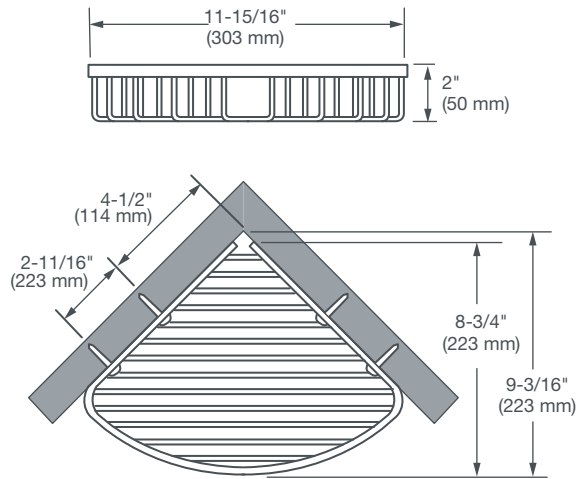

CORNER BASKET

- Transitional design fits in any bathroom
- Solid metal construction
- Includes mounting hardware
- Recommended for shower installation

AVAILABLE FINISH
Polished Chrome

FINISH CODE
100

DESCRIPTION
Large Corner Basket

PRODUCT NUMBER
D35703080.100

IMPORTANT: These measurements are subject to change or cancellation. No responsibility is assumed for use of superseded or voided pages.

PART OF **LIXIL**