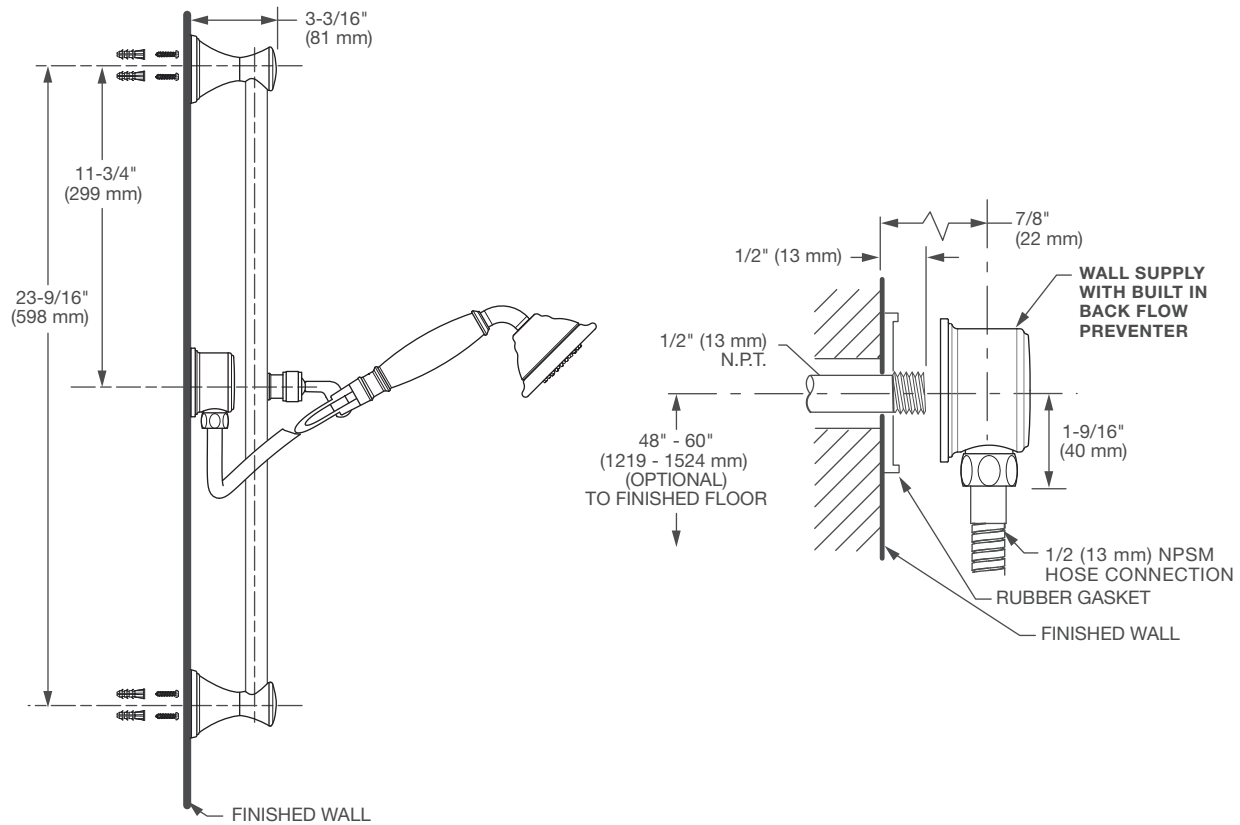

## PERSONAL SHOWER SET WITH SLIDE BAR & ELBOW

- 5 ft. (1.5 m) decorative metal hose
- Wall elbow
- 24" adjustable slide bar with bracket and metal hose
- Maximum hand shower flow rate: 1.8 gpm (6.8 L/min)
- Includes double check valves

## PERSONAL SHOWER SET WITH SLIDE BAR & ELBOW

**IMPORTANT:** These measurements are subject to change or cancellation.  
No responsibility is assumed for use of superseded or voided pages.

PART OF LIXIL