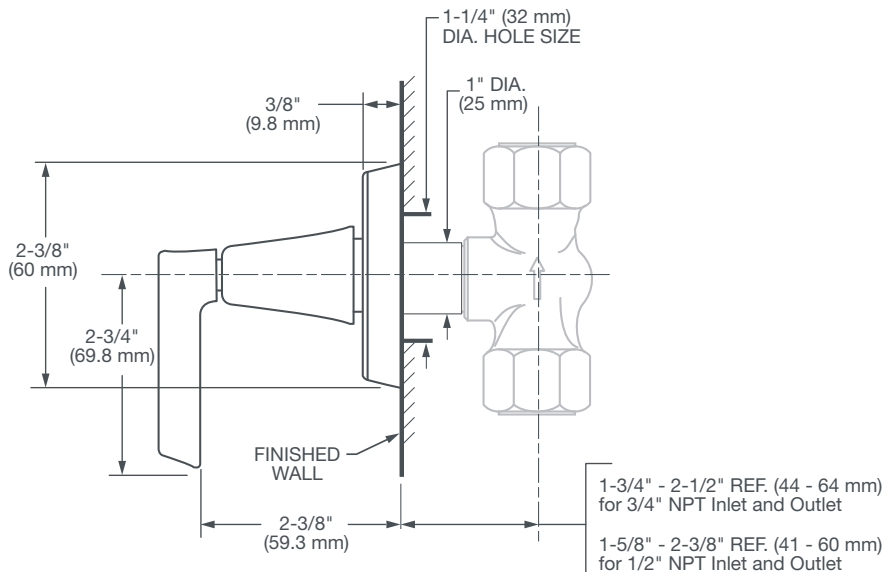

KEEFE®

1/2" OR 3/4" WALL VALVES TRIM

- Cast brass valve
- Controls on/off and volume functions for a single component in a shower system
- 1/2" and 3/4" NPT available

CODES AND STANDARDS

Meets or Exceeds ASME A112.18.1/CSA B125.1

AVAILABLE FINISHES

Polished Chrome
Brushed Nickel

FINISH CODE

100
144

DESCRIPTION

1/2" or 3/4" Wall Valve Trim
1/2" Wall Rough Valve
(required component)
3/4" Wall Rough Valve
(required component)

PRODUCT NUMBER

D35104700.XXX
D35000710.191
D35000700.191

IMPORTANT: These measurements are subject to change or cancellation. No responsibility is assumed for use of superseded or voided pages.

PART OF **LIXIL**