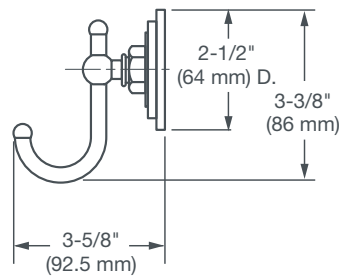

LANDFAIR[®]

ROBE HOOK

- Solid brass construction
- Concealed mounting
- Includes assembly hardware

AVAILABLE FINISHES

Polished Chrome
Carbon Bronze
Brushed Nickel
Platinum Nickel

FINISH CODE

100
110
144
150

DESCRIPTION

Robe Hook

PRODUCT NUMBER

D35107210.XXX

IMPORTANT: These measurements are subject to change or cancellation.
No responsibility is assumed for use of superseded or voided pages.

PART OF **LIXIL**