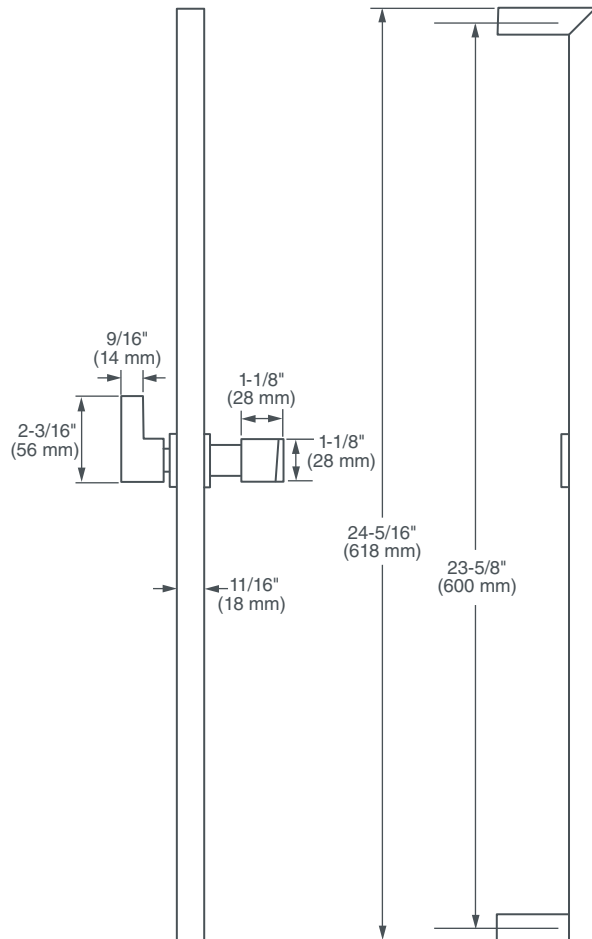

SLIDING BAR

SQUARE

- Square brass shower bar
- 1/2" NPT

DESCRIPTION
Square Shower Bar

PRODUCT NUMBER
D35700430.XXX

AVAILABLE FINISHES
Polished Chrome

FINISH CODE
100

IMPORTANT: These measurements are subject to change or cancellation.
No responsibility is assumed for use of superseded or voided pages.

PART OF **LIXIL**