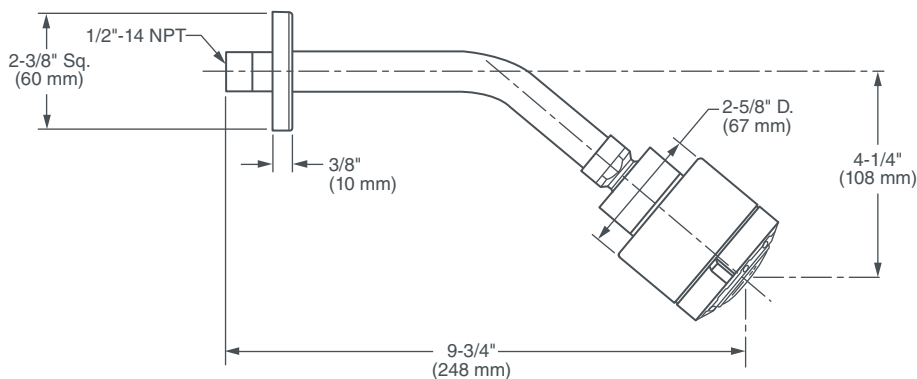

REM[®]

MULTIFUNCTION SHOWERHEAD

- Sleek and minimalist design
- Three spray functions: full, aerated and massage
- Includes arm and flange
- 1/2" NPT
- Self cleaning
- Maximum flow rate: 2.0 gpm (7.6 L/min)

Multifunction
Showerhead - Low Flow

PRODUCT NUMBER

D35100775.XXX

IMPORTANT: These measurements are subject to change or cancellation. No responsibility is assumed for use of superseded or voided pages.