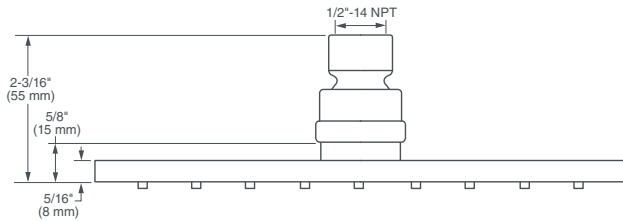

SHOWERHEAD

12" SLIM RECTANGLE

- Brass construction
- Easy clean rubber nozzles
- 1/2" NPT
- Maximum flow rate: 2.5 gpm (9.5 L/min)

CODES AND STANDARDS

Meets or Exceeds ASME A112.18.1/CSA B125.1

AVAILABLE FINISHES

Polished Chrome

FINISH CODE

100

DESCRIPTION

12" Slim Rectangle Showerhead

PRODUCT NUMBER

D35700412.XXX

IMPORTANT: These measurements are subject to change or cancellation. No responsibility is assumed for use of superseded or voided pages.