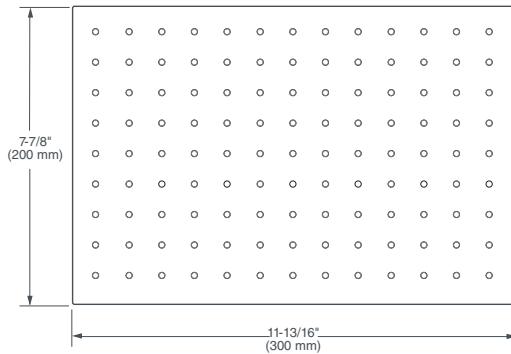

SHOWERHEAD

12" SLIM RECTANGLE

- Brass construction
- Easy clean rubber nozzles
- 1/2" NPT
- Maximum flow rate: 2.5 gpm (9.5 L/min)

CODES AND STANDARDS

Meets or Exceeds ASME A112.18.1/CSA B125.1

AVAILABLE FINISHES

Polished Chrome

FINISH CODE

100

DESCRIPTION

12" Slim Rectangle Showerhead

PRODUCT NUMBER

D35700412.XXX

IMPORTANT: These measurements are subject to change or cancellation. No responsibility is assumed for use of superseded or voided pages.