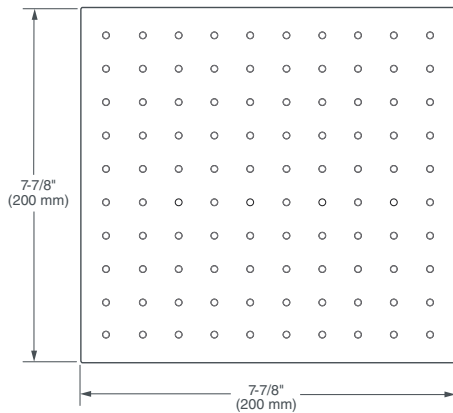

SHOWERHEAD

8" SLIM SQUARE

- Brass construction
- Easy clean rubber nozzles
- 1/2" NPT
- Maximum flow rate: 2.5 gpm (9.5 L/min)

CODES AND STANDARDS

Meets or Exceeds ASME A112.18.1/CSA B125.1

AVAILABLE FINISHES

Polished Chrome

FINISH CODE

100

DESCRIPTION

8" Slim Square Showerhead

PRODUCT NUMBER

D35700448.XXX

IMPORTANT: These measurements are subject to change or cancellation. No responsibility is assumed for use of superseded or voided pages.