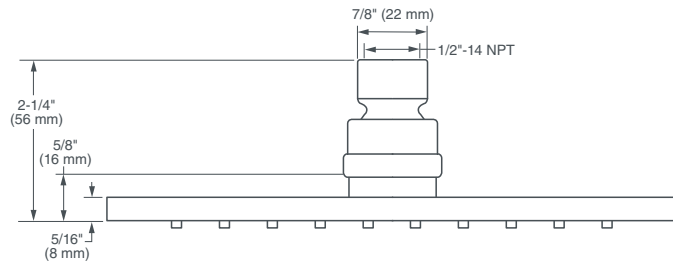

SHOWERHEAD

8" SLIM SQUARE

- Brass construction
- Easy clean rubber nozzles
- 1/2" NPT
- Maximum flow rate: 2.5 gpm (9.5 L/min)

CODES AND STANDARDS

Meets or Exceeds ASME A112.18.1/CSA B125.1

AVAILABLE FINISHES

Polished Chrome

FINISH CODE

100

DESCRIPTION

8" Slim Square Showerhead

PRODUCT NUMBER

D35700448.XXX

IMPORTANT: These measurements are subject to change or cancellation. No responsibility is assumed for use of superseded or voided pages.