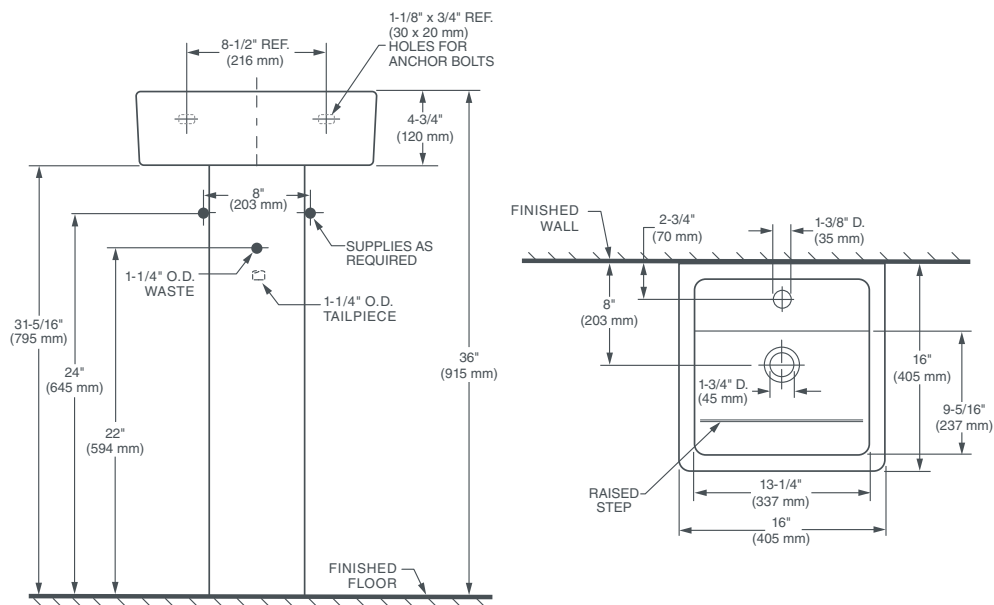

COSSU™

16" SQUARE PEDESTAL LAVATORY

NOTES:

Dimensions shown for location supplies and "P" trap are suggested. Provide suitable reinforcement for all wall supports. Slab/pedestal anchors and mounting features to be furnished by others. Fittings not included with fixture and must be ordered separately. Installation Instructions supplied with lavatory.

IMPORTANT:

Dimensions of fixtures are nominal and may vary within the range of tolerance established by ANSI standards. These measurements are subject to change or cancellation. No responsibility is assumed for use of superseded or voided pages.