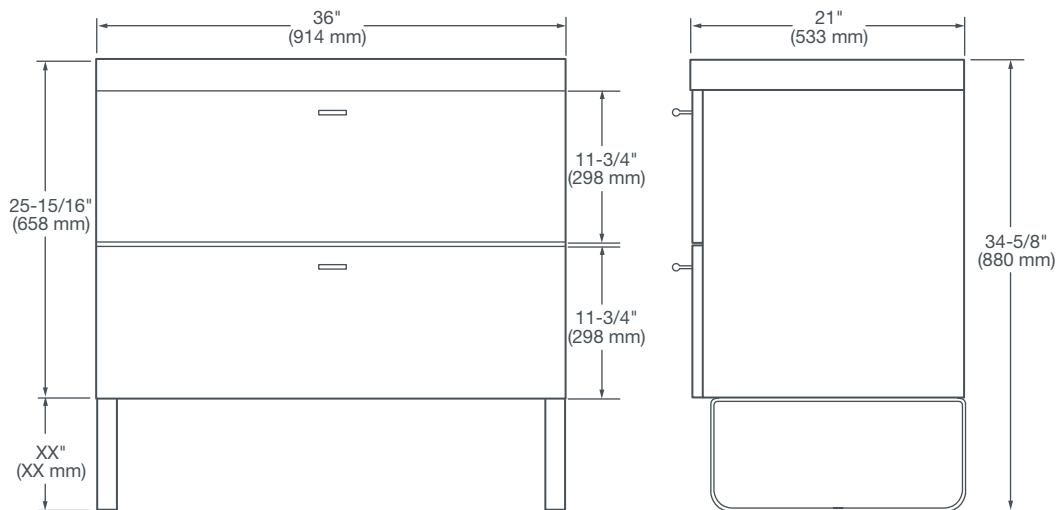

DIMENSIONS

NOMINAL DIMENSIONS

36" x 21" x 26" (914 x 553 x 660 mm)

BOWL INSIDE DIMENSIONS

15" (380 mm) wide
15-3/8" (390 mm) front to back
3-3/4" (96 mm) depth

COLORS/FINISHES

Natural Oak (414), Canvas White (415), Nubuck (437),
Polished Chrome (100)

COMPONENTS

D21045036LH.415 36" No-Hole Lavatory
D21045036LH08.415 36" Three-Hole Lavatory
D19075036LH.414 Vanity
D19076000.100 Vanity Legs
770242-201.437 Leather Tab Handles

COMPLIANCE CERTIFICATIONS

Meets or Exceeds CSA B45.5 / IAPMO Z124

ROUGH IN DIAGRAM SHOWN
ON NEXT PAGE

DXV MODULUS™

36" LAVATORY WITH VANITY

NOTES:

Fittings not included with fixture and must be ordered separately.

Installation Instructions supplied with lavatory.

IMPORTANT:

Dimensions of fixtures are nominal and may vary within the range of tolerance established by ANSI standards.

These measurements are subject to change or cancellation. No responsibility is assumed for use of superseded or voided pages.