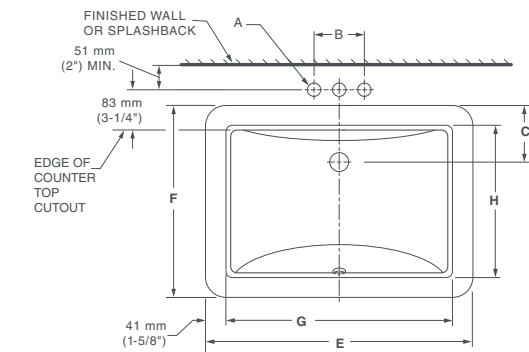

WEBSTER® RECTANGLE UNDER COUNTER LAVATORY*