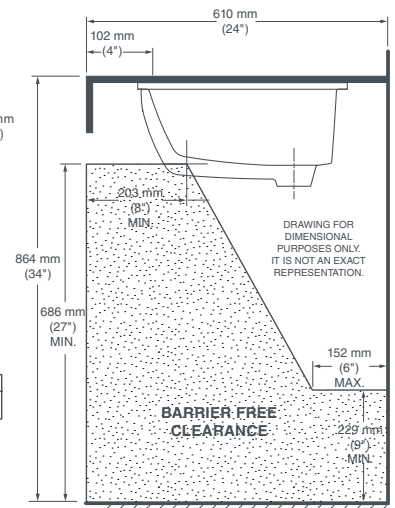

* Suitable for commercial and residential installations.

NOTES:

- Dimensions shown for location supplies and "P" trap are suggested. Provide suitable reinforcement for all wall supports. Slab/pedestal anchors and mounting features to be furnished by others.
- Fittings not included with fixture and must be ordered separately.
- Installation Instructions supplied with lavatory.

IMPORTANT:

Dimensions of fixtures are nominal and may vary within the range of tolerance established by ANSI standards. These measurements are subject to change or cancellation. No responsibility is assumed for use of superseded or voided pages.