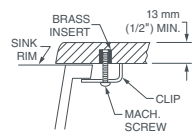

**▼ DETAIL OF MOUNTING CLIP
(KIT No. 47194.0070A)**