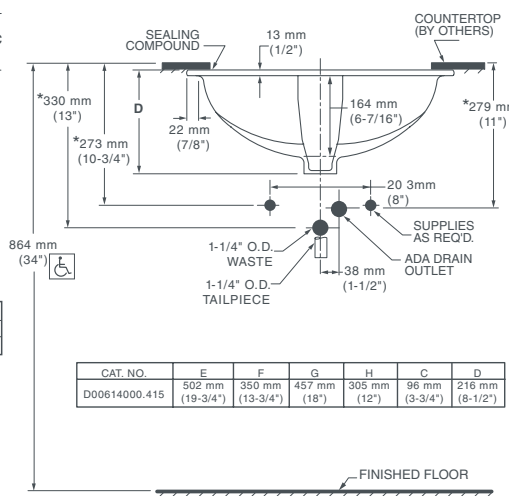

**▼ DETAIL OF MOUNTING CLIP
(KIT No. 47194.0070A)**

FITTING	A	B
CENTER-SET	1-1/16" (27 mm)	4" (102 mm)
SPREAD	1-1/4" (32 mm)	8" (203 mm)

CAT. NO.	E	F	G	H	C	D
D00614000.415	502 mm (19-3/4")	350 mm (13-3/4")	457 mm (18")	305 mm (12")	96 mm (3-3/4")	216 mm (8-1/2")