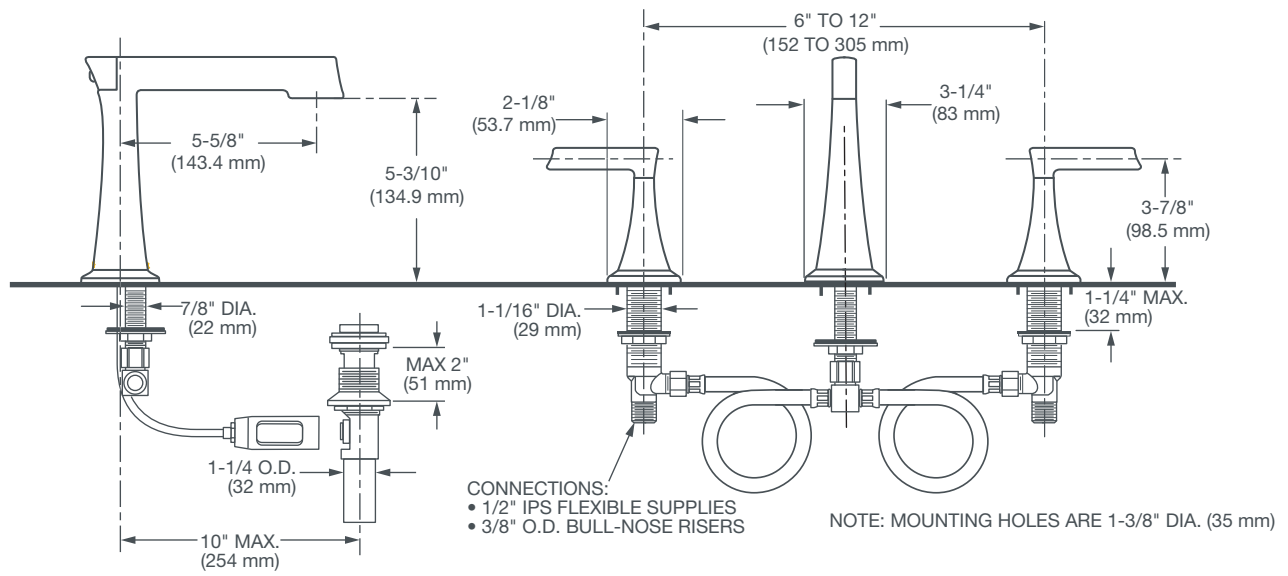

KEEFE® WIDESPREAD LAVATORY FAUCET

IMPORTANT: These measurements are subject to change or cancellation. No responsibility is assumed for use of superseded or voided pages.

PART OF **LIXIL**