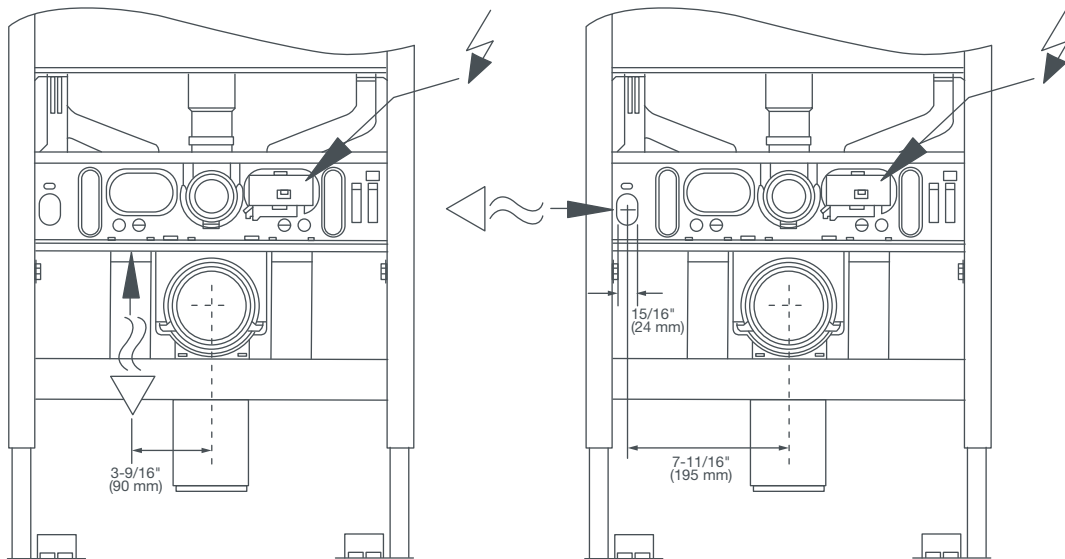

#### WATER SPOT

4" (100 mm) wide

5" (125 mm) length

6-7/8" (175 mm) distance to rim

### DUAL FLUSH TOILET

**NOTES:**  
Supply not included with fixture and must be ordered separately.  
Dimensions shown for location of supply is suggested.

**IMPORTANT:**  
Dimensions of fixtures are nominal and may vary within the range of tolerance established by ANSI Standard A112.19.2.  
These measurements are subject to change or cancellation. No responsibility is assumed for use of superseded or voided pages.