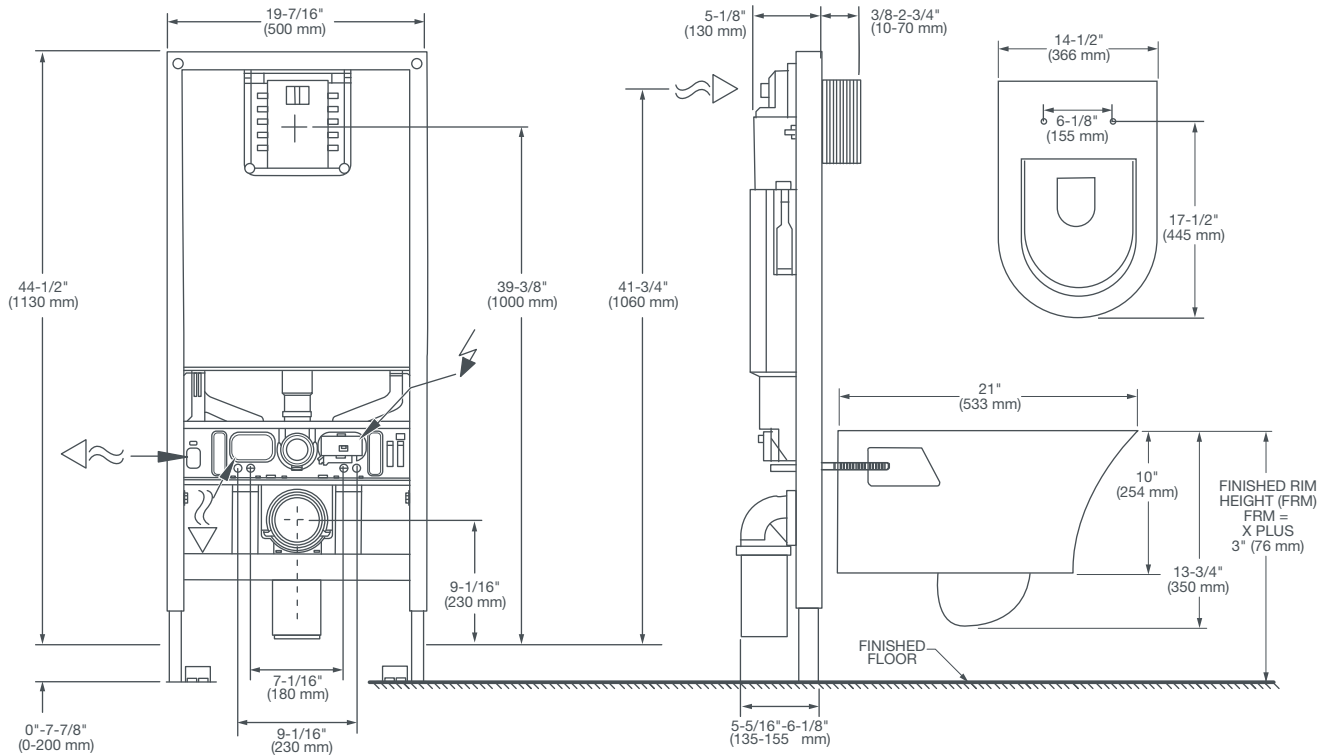

#### DIMENSIONS

##### NOMINAL DIMENSIONS

14-3/8" x 21" x 15"-19" (365 x 533 x 381-483 mm)

#### WATER SPOT

4" (100 mm) wide

5" (125 mm) length

6-7/8" (175 mm) distance to rim

### DUAL FLUSH TOILET

**NOTES:**  
Supply not included with fixture and must be ordered separately.  
Dimensions shown for location of supply is suggested.

**IMPORTANT:**  
Dimensions of fixtures are nominal and may vary within the range of tolerance established by ANSI Standard A112.19.2.  
These measurements are subject to change or cancellation. No responsibility is assumed for use of superseded or voided pages.