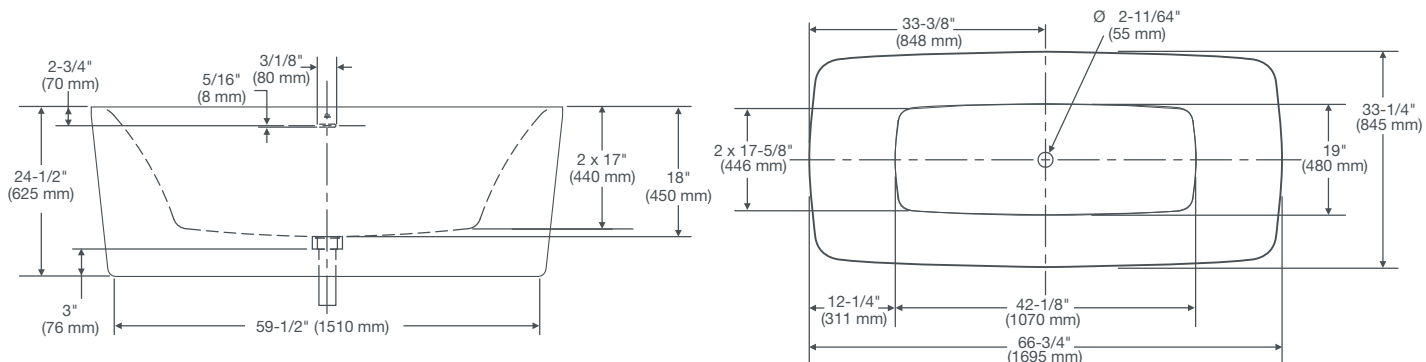

DIMENSIONS

NOMINAL DIMENSIONS

66-3/4" x 33-1/4" x 24-1/2" (1695 x 845 x 625 mm)

COLORS/FINISHES

Canvas White (415)

OPTIONAL COMPONENTS

D1564000.XXX Drain Cap (002) Polished Chrome, (295) Brushed Nickel

COMPLIANCE CERTIFICATIONS

Meets or Exceeds CSA B45.5/IAPMOZ124

Canvas
White

Polished
Chrome

Brushed
Nickel

IMPORTANT:

Dimensions of fixtures are nominal and may vary within the range of tolerances established by CSA B45.5/IAPMO Z124. These measurements are subject to change or cancellation. No responsibility is assumed for use of superseded or voided leaflet.