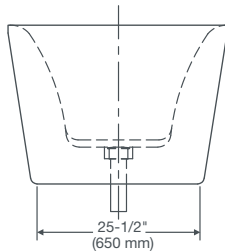

EQUILITY[®]

SLIM FREESTANDING SOAKING TUB

D12536004.415

FEATURES

- Contemporary soaking tub design
- Center drain
- Acrylic with fiberglass reinforcement
- Integrated tub drain included
- 60 gallon (227 l.) capacity
- Color matched canvas white drain cap
- Naked color matched slotted overflow

DIMENSIONS

NOMINAL DIMENSIONS

66-3/4" x 30-1/2" x 24-1/2" (1695 x 775 x 625 mm)

COLORS/FINISHES

Canvas White (415)

OPTIONAL COMPONENTS

D1564000.XXX Drain Cap (002) Polished Chrome, (295) Brushed Nickel

COMPLIANCE CERTIFICATIONS

Meets or Exceeds CSA B45.5/IAPMOZ124

Canvas White

Polished Chrome

Brushed Nickel

NOTES:

If installing a deck-mounting fitting, before drilling any holes: check for interference with drain overflow. Mounting holes drilled by installer.

Dimensions of fixtures are nominal and may vary within the range of tolerances established by CSA B45.5/IAPMO Z124. These measurements are subject to change or cancellation. No responsibility is assumed for use of superseded or voided leaflet.