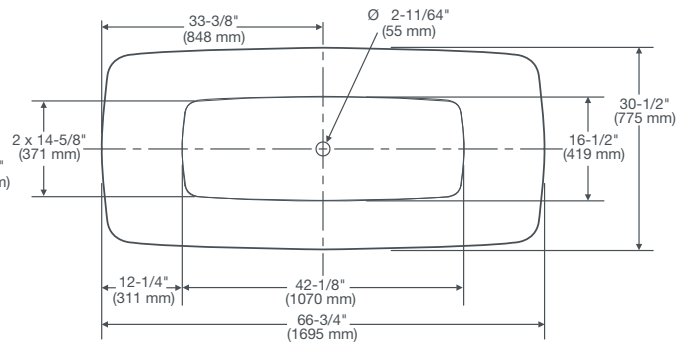

DIMENSIONS

NOMINAL DIMENSIONS

66-3/4" x 30-1/2" x 24-1/2" (1695 x 775 x 625 mm)

COLORS/FINISHES

Canvas White (415)

OPTIONAL COMPONENTS

D1564000.XXX Drain Cap (002) Polished Chrome, (295) Brushed Nickel

COMPLIANCE CERTIFICATIONS

Meets or Exceeds CSA B45.5/IAPMOZ124

Canvas White

Polished Chrome

Brushed Nickel

NOTES:

If installing a deck-mounting fitting, before drilling any holes: check for interference with drain overflow. Mounting holes drilled by installer.

Dimensions of fixtures are nominal and may vary within the range of tolerances established by CSA B45.5/IAPMO Z124. These measurements are subject to change or cancellation. No responsibility is assumed for use of superseded or voided leaflet.