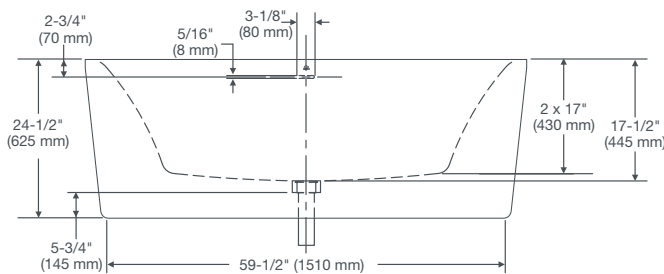

DIMENSIONS

NOMINAL DIMENSIONS

66-3/4" x 30-1/2" x 24-1/2" (1695 x 775 x 625 mm)

COLORS/FINISHES

Canvas White (415)

OPTIONAL COMPONENTS

D1564000.XXX Drain Cap (002) Polished Chrome, (295) Brushed Nickel

COMPLIANCE CERTIFICATIONS

Meets or Exceeds CSA B45.5/IAPMOZ124

Canvas White

Polished Chrome

Brushed Nickel

NOTES:

If installing a deck-mounting fitting, before drilling any holes: check for interference with drain overflow. Mounting holes drilled by installer.

Dimensions of fixtures are nominal and may vary within the range of tolerances established by CSA B45.5/IAPMO Z124. These measurements are subject to change or cancellation. No responsibility is assumed for use of superseded or voided leaflet.