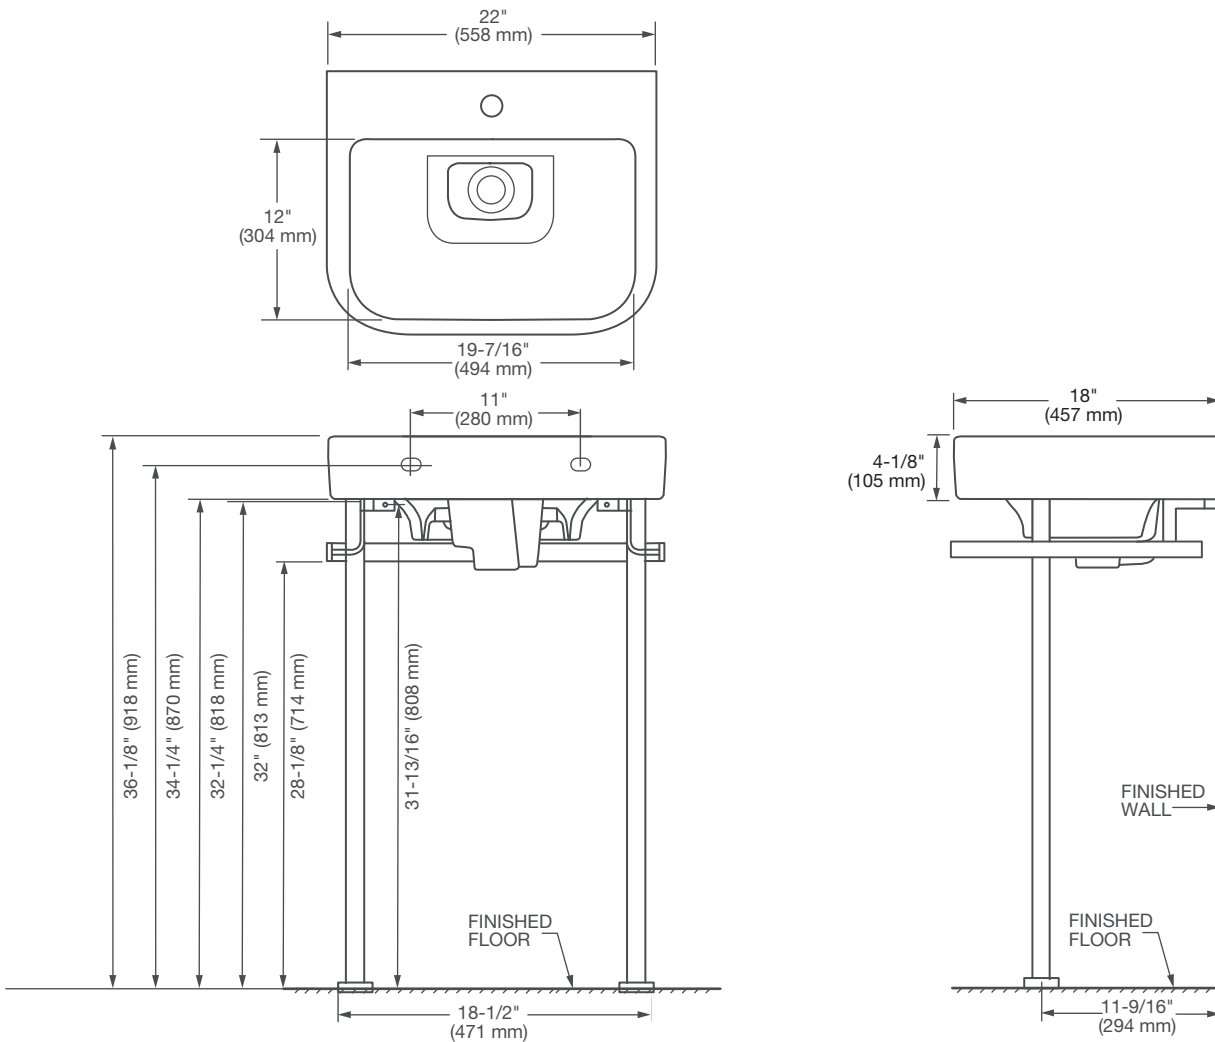

DIMENSIONS

NOMINAL DIMENSIONS

22" x 18" x 36-3/16" (558 x 457 x 919 mm)

BOWL INSIDE DIMENSIONS

19-7/16" (494 mm) wide
12" (304 mm) front to back
5" (128 mm) depth

COLORS/FINISHES

Lavatory: Canvas White (415)

COMPLIANCE CERTIFICATIONS

Meets or Exceeds ASME A112.19.2/CSA B45.1

Canvas
White

Polished
Chrome

Matte
Black

ROUGH-IN DIAGRAM SHOWN
ON NEXT PAGE

EQUILITY[®]

22" LAVATORY WITH CONSOLE

NOTES:

Dimensions shown for location supplies and "P" trap are suggested. Provide suitable reinforcement for all wall supports. Slab/pedestal anchors and mounting features to be furnished by others. Fittings not included with fixture and must be ordered separately. Installation Instructions supplied with lavatory.

IMPORTANT:

Dimensions of fixtures are nominal and may vary within the range of tolerance established by ANSI standards. These measurements are subject to change or cancellation. No responsibility is assumed for use of superseded or voided pages.