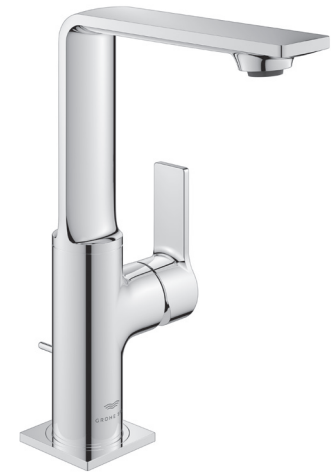

## ALLURE

### SINGLE-HOLE SINGLE-HANDLE L-SIZE BATHROOM FAUCET 1.2 GPM

GROHE SPA

#### STANDARD SPECIFICATION:

- GROHE StarLight®
- GROHE SilkMove®
- GROHE EcoJoy®
- 9 15/16" Faucet height
- 5 3/16" Spout reach
- 9 1/16" Aerator Height
- Nylon braided flex hoses
- QuickFix installation system
- Metal lever handle
- 100° swivel spout
- Adjustable aerator