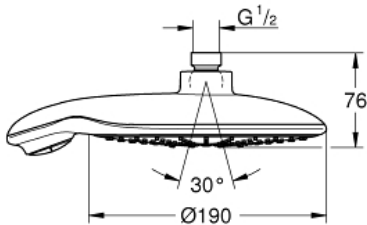

POWER&SOUL 190

MODEL # 27767000

Pure Freude
an Wasser

GROHE

Product Description:
POWER&SOUL 190

Standard Specification:

- 4 sprays: GROHE Rain O², Rain, Bokoma Spray and Jet
- Diameter Ø 7 1/2"
- Ball joint with turning angle ± 15°
- 1/2" Connection thread
- **GROHE DreamSpray** perfect spray pattern
- **GROHE One-click showering** spray selection via push button
- **GROHE StarLight** chrome finish
- **SpeedClean** anti-lime system
- Suitable for instantaneous heater
- Max Flow Rate 2.5 gpm (9.5 L/min)
- Min. recommended pressure: 15 psi (1.0 bar)

Applicable Codes & Standards:

- Energy Policy Act of 1992
- ASME A112.18.1/CSA B125.1

Color:

- 27767000 StarLight Chrome