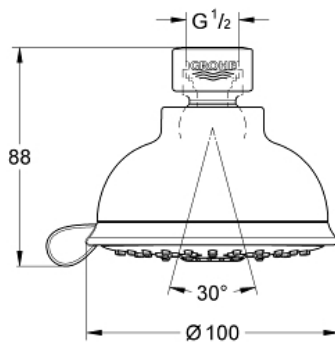

TEMPESTA RUSTIC 100 Shower Head 4 Sprays

MODEL # 27610001

Pure Freude
an Wasser

GROHE

Product Description:
TEMPESTA RUSTIC 100
Shower Head 4 Sprays

Standard Specification:

- 4 Sprays: GROHE Rain O², Rain, Massage and Jet
- Rotating ball joint $\pm 15^\circ$
- 1/2" Connection thread
- 2.5 gpm (9.5 l/min) flow limiter
- **GROHE DreamSpray** perfect spray pattern
- **GROHE StarLight** chrome finish
- **SpeedClean** anti-lime system
- Inner WaterGuide for a longer life
- Min. recommended pressure: 15 psi (1.0 bar)

Applicable Codes & Standards:

- Energy Policy Act of 1992
- ASME A112.18.1/CSA B125.1

Color:

- 27610001 StarLight Chrome