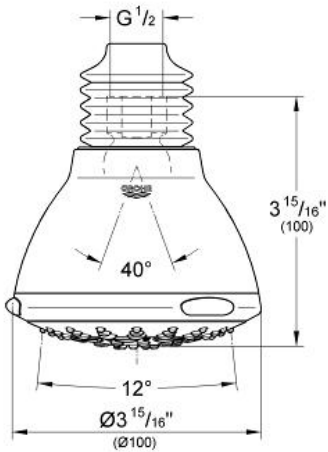

MOVARIO 100
Shower Head 5 Sprays
MODEL # 28448000

Pure Freude
an Wasser

Product Description:
MOVARIO 100
Shower Head 5 Sprays

Standard Specification:

- 5 adjustable spray patterns: Normal / Jet / Rain / Massage / Champagne
- GROHE StarLight chrome finish
- SpeedClean anti-lime system
- Max Flow Rate 2.5 gpm at 80 psi (9.5 L/min)

Applicable Codes & Standards:

- Energy Policy Act of 1992
- ASME A112.18.1/CSA B125.1

Color:

- 28448000 StarLight Chrome