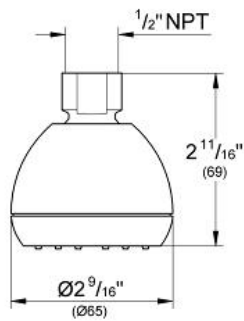

RELEXA PLUS 65
Shower Head 1 Spray
MODEL # 2834200E

Pure Freude
an Wasser

Product Description:
RELEXA PLUS 65
Shower Head 1 Spray

Standard Specification:

- Rain spray pattern (1 spray-rain)
- 1/2" NPT Female Threads
- GROHE EcoJoy 1.5 gpm (5.7 l/min) flow restrictor
- GROHE StarLight chrome finish
- SpeedClean anti-lime system

Applicable Codes & Standards:

- Energy Policy Act of 1992
- ASME A112.18.1/CSA B125.1
- EPA WaterSense®

Color:

- 2834200E StarLight Chrome

RELEXA PLUS 65
 Shower Head 1 Spray
 MODEL # 28342EN0

Pure Freude
 an Wasser

Product Description:
 RELEXA PLUS 65
 Shower Head 1 Spray

Standard Specification:

- Non-Adjustable Shower Head
- 1/2" NPT Female Threads
- **GROHE StarLight** finish
- **SpeedClean** anti-lime system
- Max Flow Rate 2.5 gpm at 80 psi (9.5 L/min)