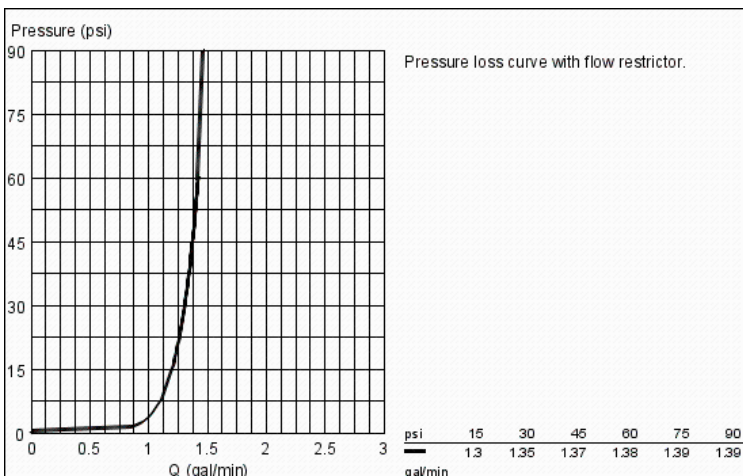

RELEXA PLUS 65
Shower Head 1 Spray
MODEL # 2834200E

Pure Freude
an Wasser

Product Description:
RELEXA PLUS 65
Shower Head 1 Spray

Standard Specification:

- Rain spray pattern (1 spray-rain)
- 1/2" NPT Female Threads
- GROHE EcoJoy 1.5 gpm (5.7 l/min) flow restrictor
- GROHE StarLight chrome finish
- SpeedClean anti-lime system

Applicable Codes & Standards:

- Energy Policy Act of 1992
- ASME A112.18.1/CSA B125.1
- EPA WaterSense®

Color:

- 2834200E StarLight Chrome

RELEXA PLUS 65
 Shower Head 1 Spray
 MODEL # 28342EN0

Pure Freude
 an Wasser

Product Description:
 RELEXA PLUS 65
 Shower Head 1 Spray

Standard Specification:

- Non-Adjustable Shower Head
- 1/2" NPT Female Threads
- **GROHE StarLight** finish
- **SpeedClean** anti-lime system
- Max Flow Rate 2.5 gpm at 80 psi (9.5 L/min)