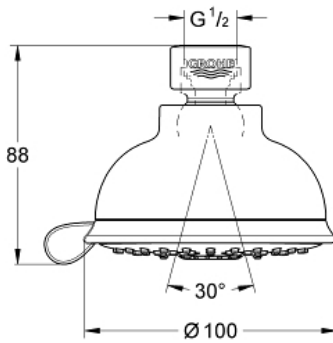

TEMPESTA RUSTIC 100 Shower Head 4 Sprays

MODEL # 26045001

Pure Freude
an Wasser

GROHE

Product Description:
TEMPESTA RUSTIC 100
Shower Head 4 Sprays

Standard Specification:

- 4 Sprays: GROHE Rain O², Rain, Massage and Jet
- Rotating ball joint ± 15°
- 1/2" Connection thread
- GROHE EcoJoy 1.75 gpm (6.6 l/min) flow limiter
- GROHE DreamSpray perfect spray pattern
- GROHE StarLight chrome finish
- SpeedClean anti-lime system
- Inner WaterGuide for a longer life
- Max Flow Rate: 1.75 gpm (6.6 L/min)
- Min. recommended pressure: 15 psi (1.0 bar)

Applicable Codes & Standards:

- Energy Policy Act of 1992
- ASME A112.18.1/CSA B125.1
- US Federal and State material regulations
- EPA WaterSense®

Color:

- 26045001 StarLight Chrome