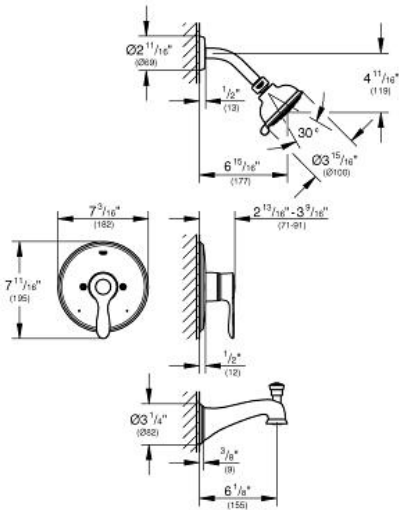

PARKFIELD
 Pressure Balance Valve Bathtub/
 Shower Combo Faucet
 MODEL # 35040000

Pure Freude
 an Wasser

Product Description:

PARKFIELD

Pressure Balance Valve Bathtub/Shower Combo Faucet

Standard Specification:

- Pressure Balance Valve Trim (19 921)
- 5 5/8" (142 mm) Tubular shower arm (27 414)
- Diverter Tub Spout (13 338)
- **GROHE StarLight** chrome finish

Applicable Codes & Standards:

- Energy Policy Act of 1992
- ASME A112.18.1/CSA B125.1
- EPA WaterSense®