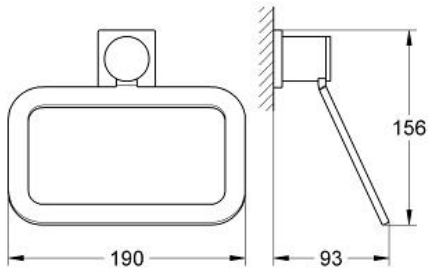

ALLURE
Towel Ring
MODEL # 40339000

Pure Freude
an Wasser

GROHE

Product Description:
ALLURE
Towel Ring

Standard Specification:
• GROHE StarLight chrome finish

Applicable Codes & Standards:
• Energy Policy Act of 1992
• ASME A112.18.1/CSA B125.1