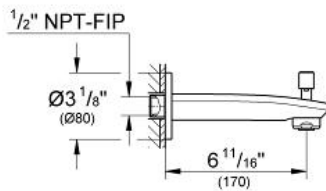

# EUROSTYLE COSMOPOLITAN Tub Spout

MODEL # 13285002

*Pure Freude  
an Wasser*

**GROHE**

**ADA**

**Product Description:**  
EUROSTYLE COSMOPOLITAN  
Tub Spout

**Standard Specification:**

- Wall mount
- **GROHE StarLight** chrome finish
- Flow control
- Automatic diverter: bath/shower
- 1/2" NPT Female thread
- 6 11/16" (170 mm) spout reach