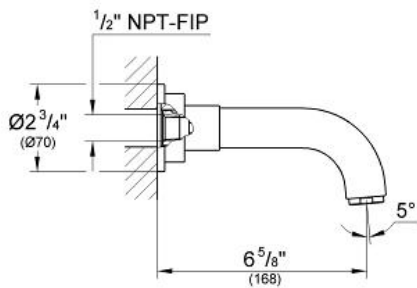

ATRIO  
Tub Spout  
MODEL # 13164000

Pure Freude  
an Wasser

**Product Description:**  
ATRIO  
Tub Spout

**Standard Specification:**

- Wall mount
- GROHE StarLight chrome finish

**Applicable Codes & Standards:**

- Energy Policy Act of 1992
- ASME A112.18.1/CSA B125.1

**Color:**  
 13164000 StarLight Chrome