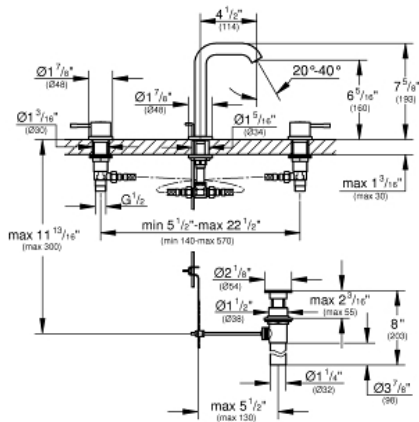

ESSENCE
8" Widespread Two-Handle
Bathroom Faucet M-Size

MODEL # 2029700A

Pure Freude
an Wasser

GROHE

Product Description:

ESSENCE

8" Widespread Two-Handle Bathroom Faucet M-Size

Standard Specification:

- 1/2" (13mm) ceramic cartridge (90° turn)
- GROHE StarLight chrome finish
- GROHE EcoJoy Mousseur 1.2 gpm
- GROHE QuickFix rapid installation system
- Spout with flow control
- 1 1/4" pop-up waste set
- Pressure resistant flexible connection hoses (between spout and side valves)
- 1/2" x 7/16" (13mm x 10.5mm) union nut