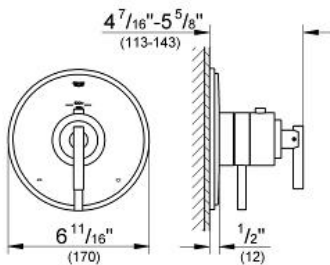

ATRIO Dual Function Thermostatic Trim with Control Module

MODEL # 19849000

Pure Freude
an Wasser