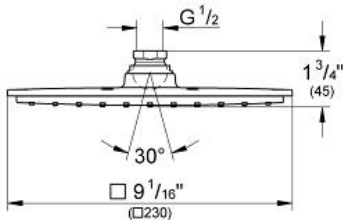

RAINSHOWER ALLURE 230

Shower Head 1 Spray

MODEL # 26469000

Pure Freude
an Wasser

GROHE

Product Description:
RAINSHOWER ALLURE 230
Shower Head 1 Spray

Standard Specification:

- Rain spray pattern (1 spray-rain)
- 230 x 230 mm
- Metal
- Ball joint with turning angle $\pm 15^\circ$
- 1/2" Connection thread
- **GROHE EcoJoy** 1.75 gpm (6.6 l/min) flow limiter
- **GROHE DreamSpray** perfect spray pattern
- **GROHE StarLight** chrome finish
- **SpeedClean** anti-lime system
- Suitable for instantaneous heater