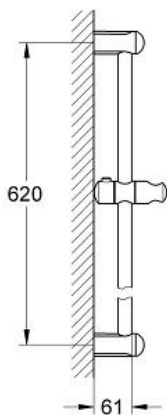

TEMPESTA  
24" Shower Bar  
MODEL # 27523000

Pure Freude  
an Wasser

GROHE

**Product Description:**  
TEMPESTA  
24" Shower Bar

**Standard Specification:**

- With wall brackets, glider and swivel hand shower holder
- GROHE StarLight chrome finish

**Applicable Codes & Standards:**

- Energy Policy Act of 1992
- ASME A112.18.1/CSA B125.1

**Color:**

- 27523000 StarLight Chrome