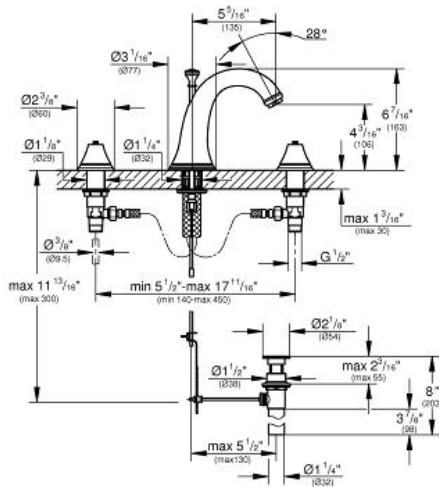

GENEVA
8" Widespread Two-Handle
Bathroom Faucet
MODEL # 2080100A

Pure Freude
an Wasser

Product Description:
GENEVA
8" Widespread Two-Handle Bathroom Faucet

- Standard Specification:**
- Non-swivel high spout with flow control
 - 1/2" (13mm) ceramic cartridge (90° turn)
 - 1 1/4" pop-up waste set
 - Union nut with 7/16" drilling
 - Less handles - order Geneva Cross Handles (18 733) or Geneva Lever Handles (18 734) (sold separately)
 - **GROHE StarLight** chrome finish
 - Max flow rate: 1.2 gpm (4.56 L/min)

- Applicable Codes & Standards:**
- Energy Policy Act of 1992
 - NSF 61
 - ASME A112.18.1/CSA B125.1
 - US Federal and State material regulations
 - EPA WaterSense®

Color:
□ 2080100A StarLight Chrome