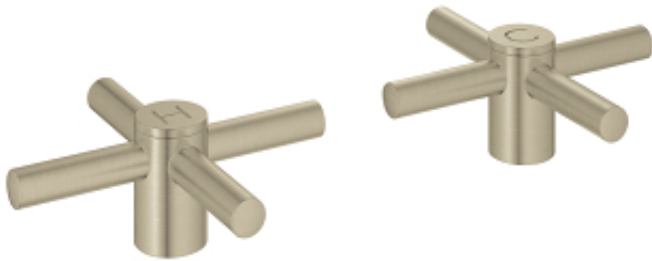

ATRIO
Cross Handles
MODEL # 18026EN3

*Pure Freude
an Wasser*

GROHE

Product Description:

**ATRIO
Cross Handles**

Standard Specification:

- 1 pair
- **GROHE StarLight** finish
- Two different sets of caps included. One set with "H" and "C" marking, one set without marking.

Color:

□ 18026EN3 Brushed Nickel

ATRIO
Cross Handles
MODEL # 18026003

*Pure Freude
an Wasser*

GROHE

Product Description:

**ATRIO
Cross Handles**

Standard Specification:

- 1 pair
- **GROHE StarLight** chrome finish
- Two different sets of caps included. One set with "H" and "C" marking, one set without marking.

Color:

□ 18026003 StarLight Chrome

ATRIO
Cross Handles
MODEL # 18026003

*Pure Freude
an Wasser*

GROHE

Product Description:

**ATRIO
Cross Handles**

Standard Specification:

- 1 pair
- **GROHE StarLight** chrome finish
- Two different sets of caps included. One set with "H" and "C" marking, one set without marking.