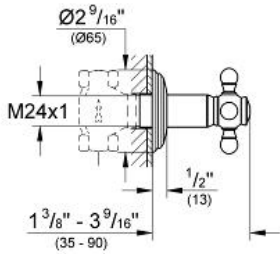

GENEVA  
Volume Control Trim  
MODEL # 19829000

Pure Freude  
an Wasser

GROHE

**Product Description:**  
GENEVA  
Volume Control Trim

**Standard Specification:**

- For use with Rough-In Valve (29 273) (1/2" NPT) or (29 274) (3/4" NPT)
- For matching handle caps to replace the standard white caps see item (45 953)
- **GROHE StarLight** chrome finish