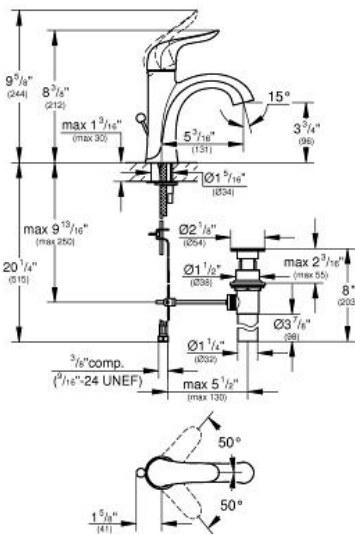

AGIRA
Single-Handle Bathroom Faucet
MODEL # 2340100A

Pure Freude
an Wasser

Product Description:
AGIRA
Single-Handle Bathroom Faucet

- Standard Specification:**
- GROHE SilkMove 1.1" (28 mm) ceramic cartridge
 - GROHE StarLight chrome finish
 - 5 3/16" spout reach
 - 9 5/8" Faucet height (when in use)
 - 3 3/4" Aerator height
 - 20" stainless steel braided steel flexible supply lines
 - Includes Metal Pop-up
 - Max flow rate: 1.2 gpm (4.56 L/min)
 - Available at FERGUSON and Build.com