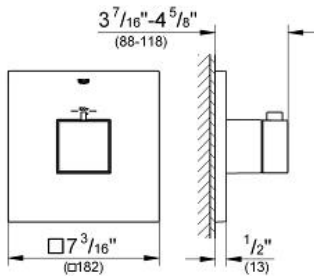

# EUROCUBE Custom Shower Thermostatic Trim with Control Module

MODEL # 19928000

Pure Freude  
an Wasser

**Product Description:**  
**EUROCUBE**  
**Custom Shower Thermostatic Trim with Control Module**

- Standard Specification:**
- For high-flow, multiple outlet custom shower applications
  - Requires separate volume controls
  - **GROHE TurboStat** technology
  - Requires GrohFlex universal rough-In box (35 026 000) (sold separately)
  - Max Flow Rate 14 gpm at 45 psi